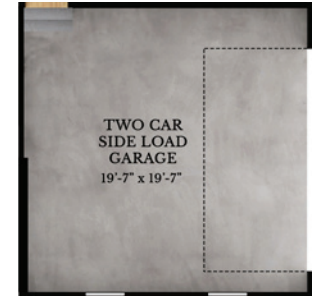

# The Richmond

MULTI-LEVEL

FIRST FLOOR BASE

OPTIONAL COLONIAL REVIVAL ELEVATION

OPTIONAL AMERICAN FARMHOUSE ELEVATION

OPTIONAL CRAFTSMAN ELEVATION

OPTIONAL 2' GARAGE EXTENSION

OPTIONAL 4' GARAGE EXTENSION

OPTIONAL 2 CAR SIDE LOAD GARAGE

OPTIONAL KITCHEN

OPTIONAL THREE CAR GARAGE

OPTIONAL 6' GARAGE EXTENSION

OPTIONAL CARRIAGE GARAGE

2,800+ SQ. FT. • 4 BED • 2.5 BATH • 2-CAR GARAGE

Homestead Series

## SECOND FLOOR BASE

2,800+ SQ. FT. • 4 BED • 2.5 BATH • 2-CAR GARAGE

*Homestead Series*  
**The Richmond**  
ADDITIONAL EXTERIOR DESIGNS

**AMERICAN CLASSIC**

**AMERICAN FARMHOUSE**

**CRAFTSMAN**