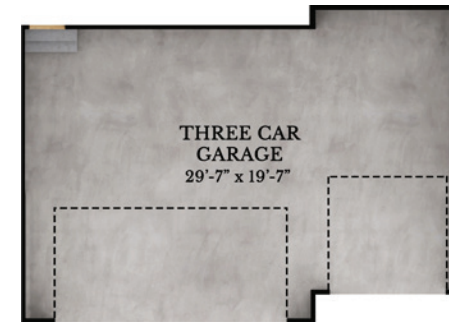

# The Richmond

MULTI-LEVEL

FIRST FLOOR BASE

OPTIONAL COLONIAL REVIVAL ELEVATION

OPTIONAL AMERICAN FARMHOUSE ELEVATION

OPTIONAL CRAFTSMAN ELEVATION

OPTIONAL 2' GARAGE EXTENSION

OPTIONAL 4' GARAGE EXTENSION

OPTIONAL 2 CAR SIDE LOAD GARAGE

OPTIONAL KITCHEN

OPTIONAL THREE CAR GARAGE

OPTIONAL 6' GARAGE EXTENSION

OPTIONAL CARRIAGE GARAGE

2,800+ SQ. FT. • 4 BED • 2.5 BATH • 2-CAR GARAGE

Homestead Series

# The Richmond

MULTI-LEVEL

OPTIONAL COLONIAL REVIVAL ELEVATION

OPTIONAL AMERICAN FARMHOUSE ELEVATION

OPTIONAL CRAFTSMAN ELEVATION

OPTIONAL FULL BATH

OPTIONAL JACK & JILL BATH

OPTIONAL LOFT

## SECOND FLOOR BASE

2,800+ SQ. FT. • 4 BED • 2.5 BATH • 2-CAR GARAGE

*Homestead Series*  
**The Richmond**  
ADDITIONAL EXTERIOR DESIGNS

**AMERICAN CLASSIC**

**AMERICAN FARMHOUSE**

**CRAFTSMAN**