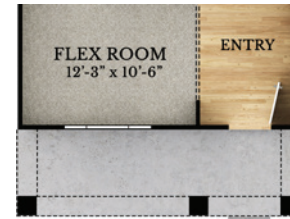

# The Richmond

MULTI-LEVEL

FIRST FLOOR BASE

OPTIONAL COLONIAL REVIVAL ELEVATION

OPTIONAL AMERICAN FARMHOUSE ELEVATION

OPTIONAL CRAFTSMAN ELEVATION

OPTIONAL 2' GARAGE EXTENSION

OPTIONAL 4' GARAGE EXTENSION

OPTIONAL 2 CAR SIDE LOAD GARAGE

OPTIONAL KITCHEN

OPTIONAL THREE CAR GARAGE

OPTIONAL 6' GARAGE EXTENSION

OPTIONAL CARRIAGE GARAGE

2,800+ SQ. FT. • 4 BED • 2.5 BATH • 2-CAR GARAGE

Homestead Series

# The Richmond

MULTI-LEVEL

OPTIONAL COLONIAL REVIVAL ELEVATION

OPTIONAL AMERICAN FARMHOUSE ELEVATION

OPTIONAL CRAFTSMAN ELEVATION

OPTIONAL FULL BATH

OPTIONAL JACK & JILL BATH

OPTIONAL LOFT

## SECOND FLOOR BASE

2,800+ SQ. FT. • 4 BED • 2.5 BATH • 2-CAR GARAGE

*Homestead Series*  
**The Richmond**  
ADDITIONAL EXTERIOR DESIGNS

**AMERICAN CLASSIC**

**AMERICAN FARMHOUSE**

**CRAFTSMAN**