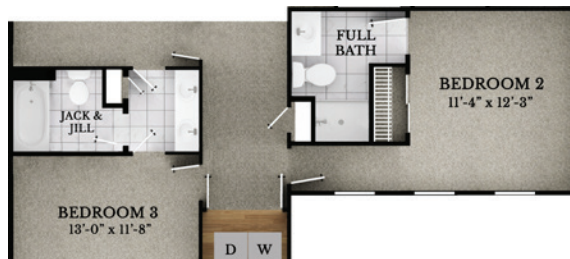

OPTIONAL 2 CAR SIDE LOAD GARAGE

OPTIONAL KITCHEN

OPTIONAL THREE CAR GARAGE

OPTIONAL 6' GARAGE EXTENSION

OPTIONAL CARRIAGE GARAGE

2,800+ SQ. FT. • 4 BED • 2.5 BATH • 2-CAR GARAGE

Homestead Series

# The Richmond

MULTI-LEVEL

OPTIONAL COLONIAL REVIVAL ELEVATION

OPTIONAL AMERICAN FARMHOUSE ELEVATION

OPTIONAL CRAFTSMAN ELEVATION

OPTIONAL FULL BATH

OPTIONAL JACK & JILL BATH

OPTIONAL LOFT

## SECOND FLOOR BASE

2,800+ SQ. FT. • 4 BED • 2.5 BATH • 2-CAR GARAGE

*Homestead Series*  
**The Richmond**  
ADDITIONAL EXTERIOR DESIGNS

**AMERICAN CLASSIC**

**AMERICAN FARMHOUSE**

**CRAFTSMAN**