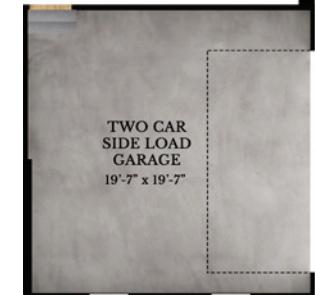

OPTIONAL 2 CAR SIDE LOAD GARAGE

OPTIONAL KITCHEN

OPTIONAL THREE CAR GARAGE

OPTIONAL 6' GARAGE EXTENSION

OPTIONAL CARRIAGE GARAGE

2,800+ SQ. FT. • 4 BED • 2.5 BATH • 2-CAR GARAGE

Homestead Series

# The Richmond

MULTI-LEVEL

OPTIONAL COLONIAL REVIVAL ELEVATION

OPTIONAL AMERICAN FARMHOUSE ELEVATION

OPTIONAL CRAFTSMAN ELEVATION

OPTIONAL FULL BATH

OPTIONAL JACK & JILL BATH

OPTIONAL LOFT