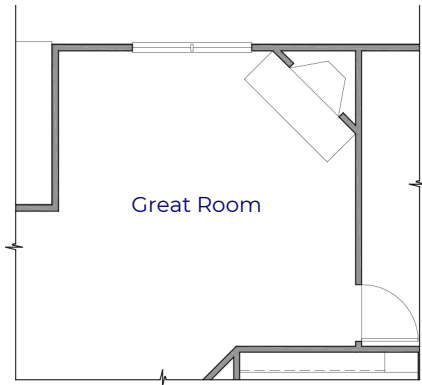

THE **CALI**

ELEVATION - A

ELEVATION - B

ELEVATION - C

ELEVATION - D

THE CALI

1772 SQUARE FEET

Direct Vent  
Fireplace (Optional)

Bath 1  
4' Shower w/ Seat  
(Optional)

FIRST FLOOR