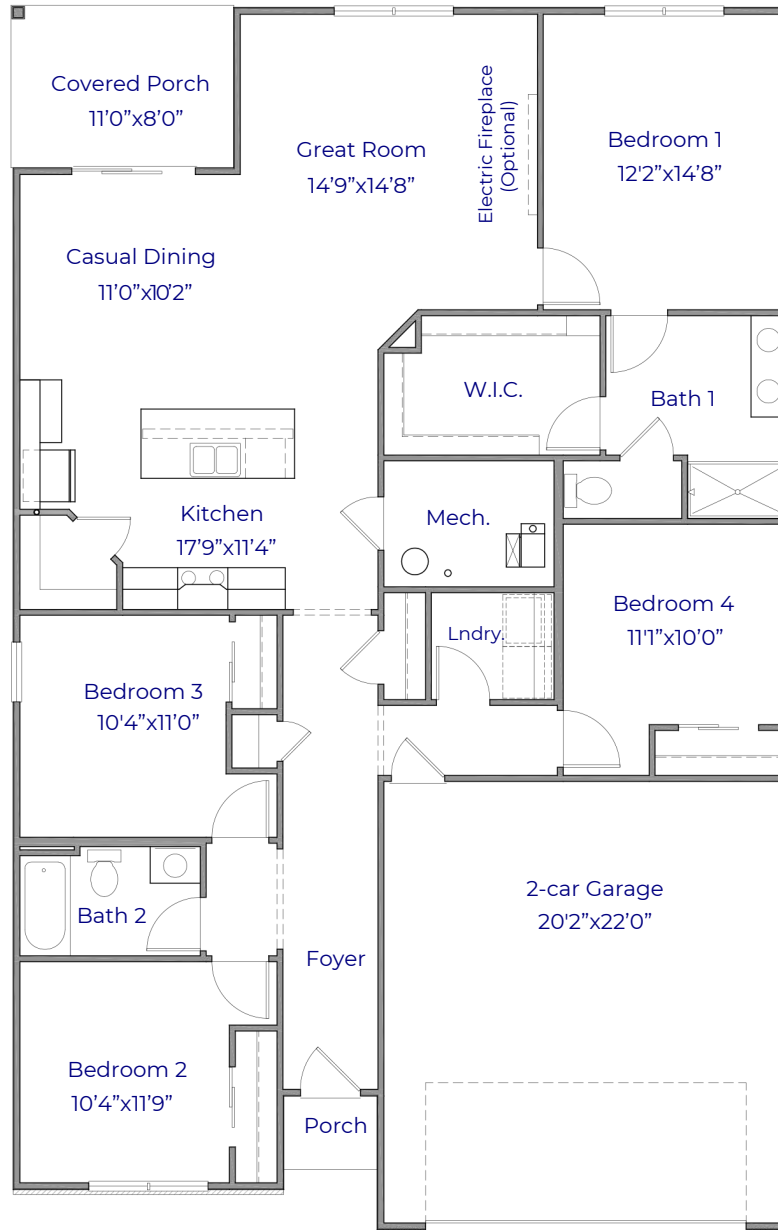

THE **CALI**

ELEVATION - A

ELEVATION - B

ELEVATION - C

ELEVATION - D

THE CALI

1772 SQUARE FEET

Direct Vent  
Fireplace (Optional)

Bath 1  
4' Shower w/ Seat  
(Optional)

FIRST FLOOR