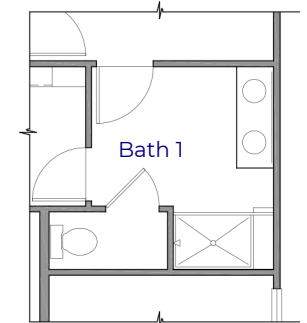

THE **CALI**

ELEVATION - A

ELEVATION - B

ELEVATION - C

ELEVATION - D

THE CALI

1772 SQUARE FEET

Direct Vent  
Fireplace (Optional)

Bath 1  
4' Shower w/ Seat  
(Optional)

FIRST FLOOR