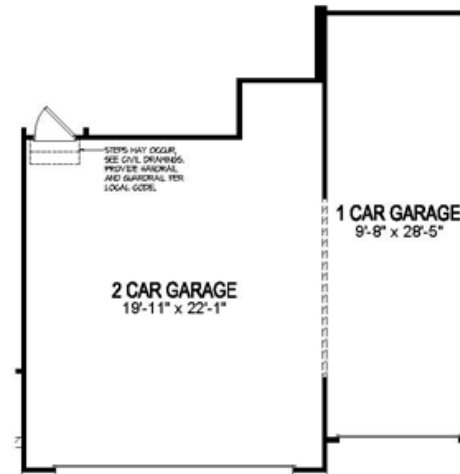

THE **NEWBERRY**

ELEVATION - A
(SHOWN WITH OPTIONAL STONE)

ELEVATION - B

ELEVATION - C

ELEVATION - D
(SHOWN WITH OPTIONAL STONE)

THE **NEWBERRY**
1551 SQUARE FEET

Stairs at Opt Basement

Opt 3rd Car Garage