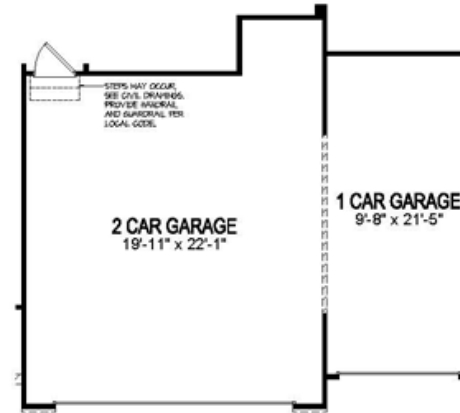

THE **NEWBERRY**

ELEVATION - A
(SHOWN WITH OPTIONAL STONE)

ELEVATION - B

ELEVATION - C

ELEVATION - D
(SHOWN WITH OPTIONAL STONE)

THE **NEWBERRY**
1551 SQUARE FEET

Stairs at Opt Basement

Opt 3rd Car Garage