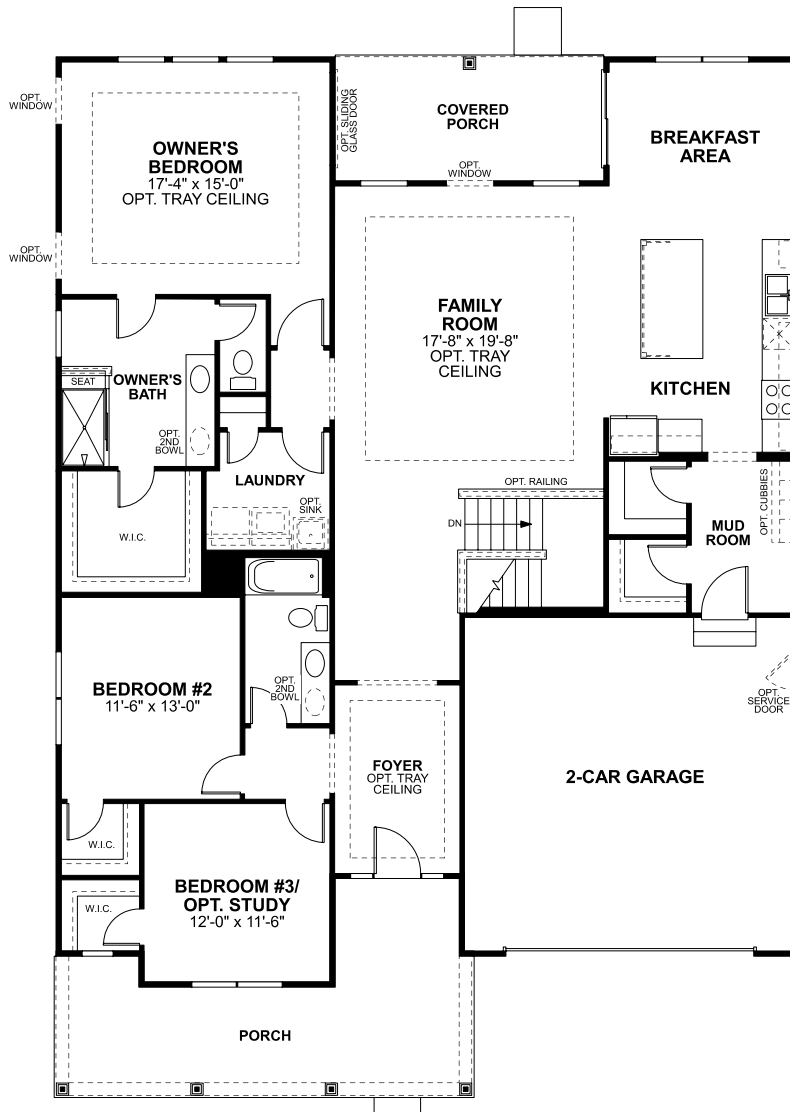

# Hillsdale

3 Beds | 2 Baths | 2,156 sq. ft.

Elevation B

Elevation A

Elevation C

# Hillsdale

3 Beds | 2 Baths | 2,156 sq. ft.

## First Floor

---

# Hillsdale

3 Beds | 2 Baths | 2,156 sq. ft.

Available options for this floorplan:

Elevation B, Elevation C, Stairs to 2nd Floor, Fireplace, Extended Pantry, Powder Room, Study, Deluxe Owner's Bath, Luxury Owner's Bath, Garage Storage, 2-Car Side Load Garage, Carriage Garage, 3-Car Garage