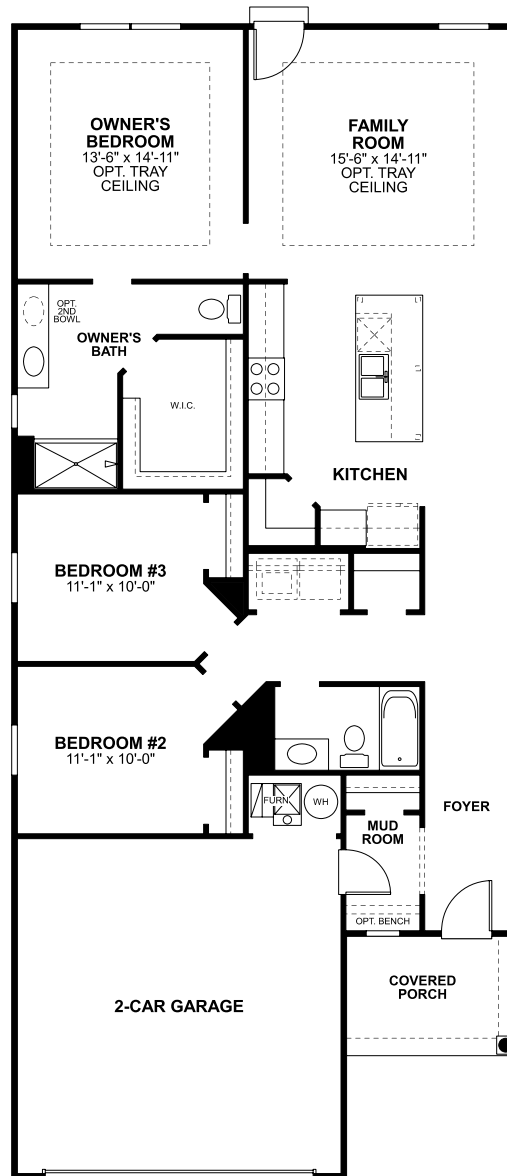

Naperville

3 Beds | 2 Baths | 1,520 sq. ft.

Elevation A

Elevation B

Elevation C

Elevation D

Naperville

3 Beds | 2 Baths | 1,520 sq. ft.

First Floor

Naperville

3 Beds | 2 Baths | 1,520 sq. ft.

Available options for this floorplan:

Elevation B, Elevation C, Elevation D, Fireplace, Study