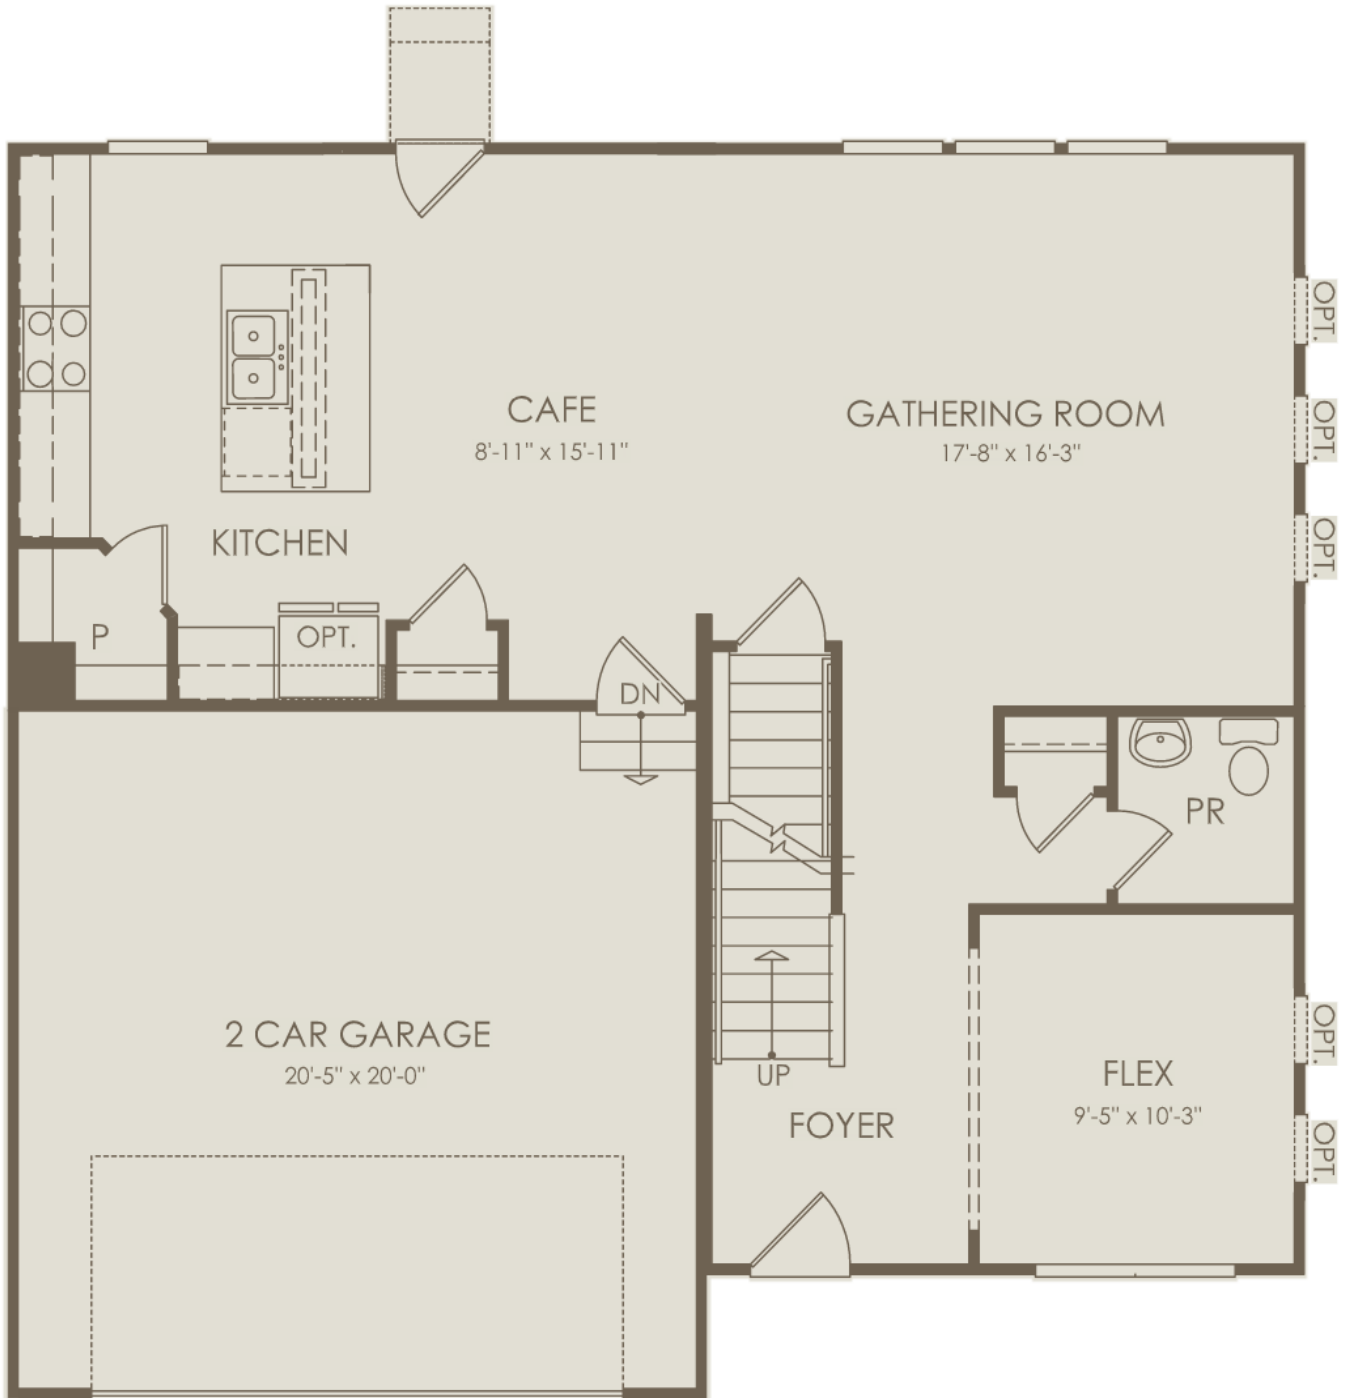

# Floor 1

Options not selected include : 3 Car Garage, Garage Extension, Sunroom, Drop Zone at Cafe, Sliding Glass Door at Cafe, Door at Flex, Gathering Room Extension, Traditional Fireplace at Gathering Room, Bedroom 4, Owner's Bath 1, Owner's Bath 3

For this application, the company does not warrant or assume any legal liability or responsibility for the accuracy, completeness, or usefulness of any information, apparatus, product, or process disclosed. Base floor plan subject to change based on elevation selected.

# Floor 2

Options not selected include : 3 Car Garage, Garage Extension, Sunroom, Drop Zone at Cafe, Sliding Glass Door at Cafe, Door at Flex, Gathering Room Extension, Traditional Fireplace at Gathering Room, Bedroom 4, Owner's Bath 1, Owner's Bath 3