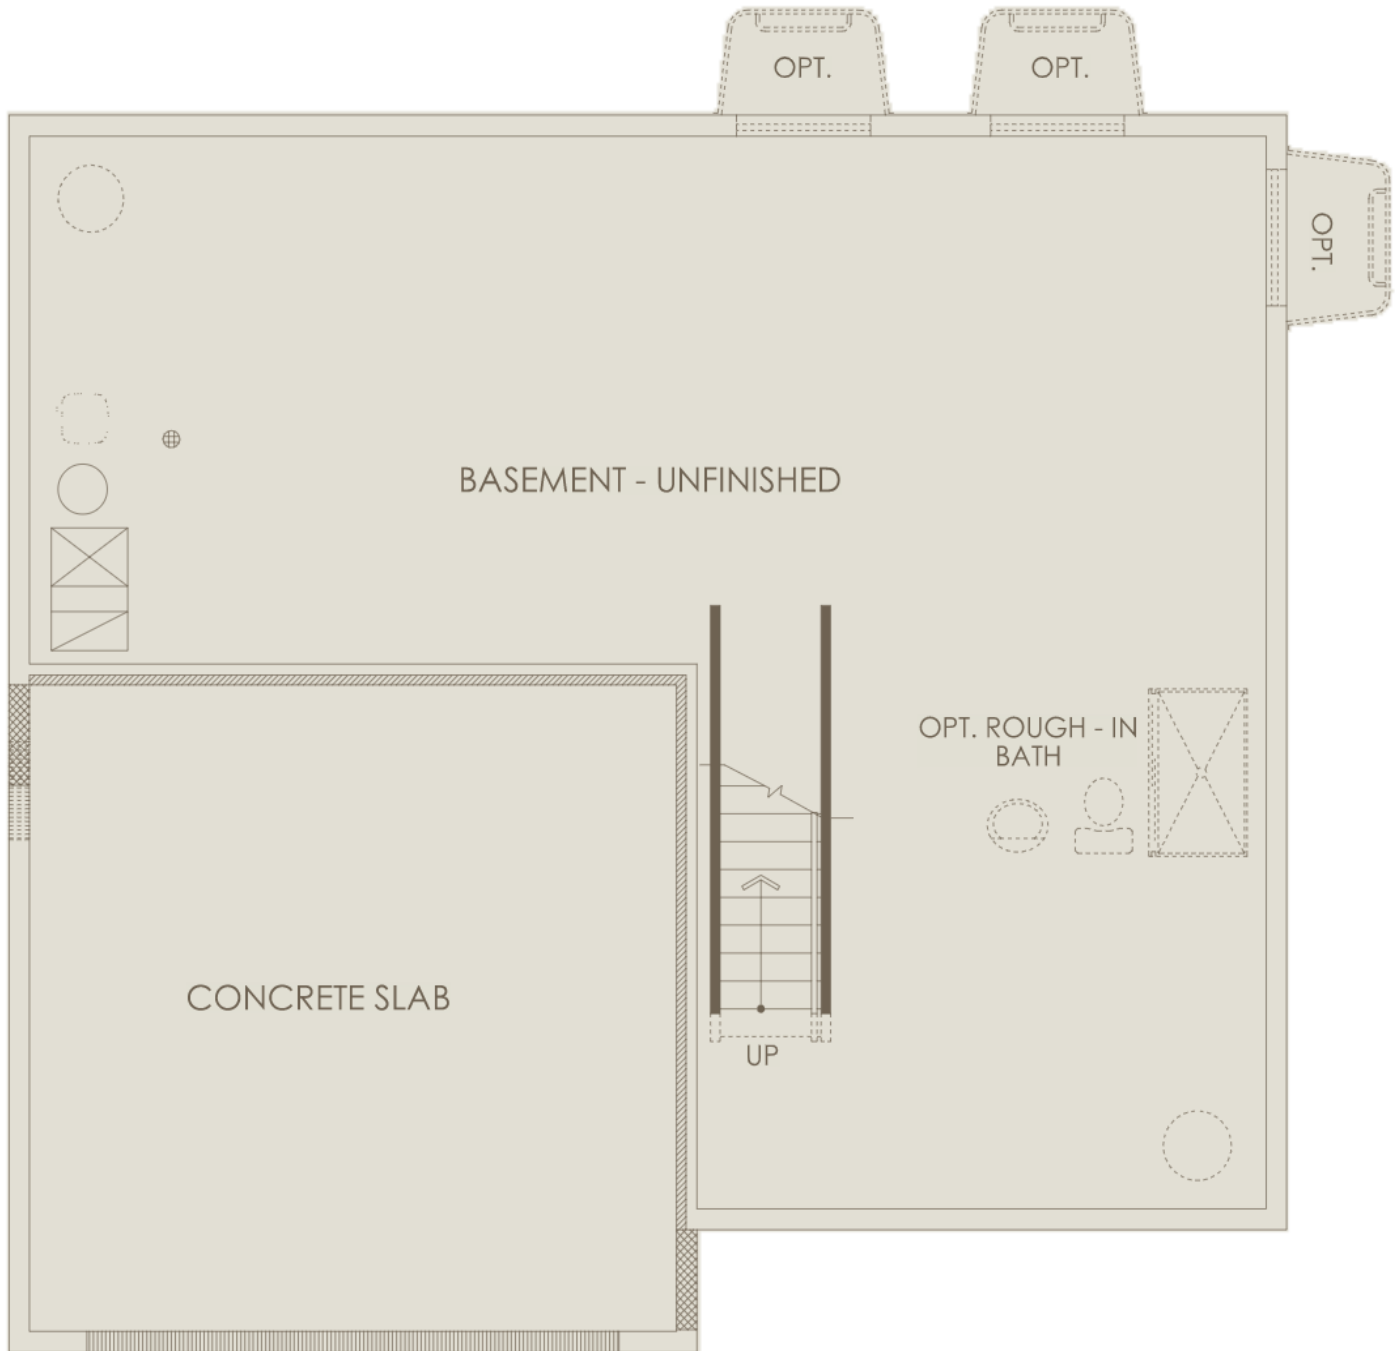

Unfinished Basement

Options not selected include : 3 Car Garage, Garage Extension, Sunroom, Drop Zone at Cafe, Sliding Glass Door at Cafe, Door at Flex, Gathering Room Extension, Traditional Fireplace at Gathering Room, Bedroom 4, Owner's Bath 1, Owner's Bath 3

For this application, the company does not warrant or assume any legal liability or responsibility for the accuracy, completeness, or usefulness of any information, apparatus, product, or process disclosed. Base floor plan subject to change based on elevation selected.