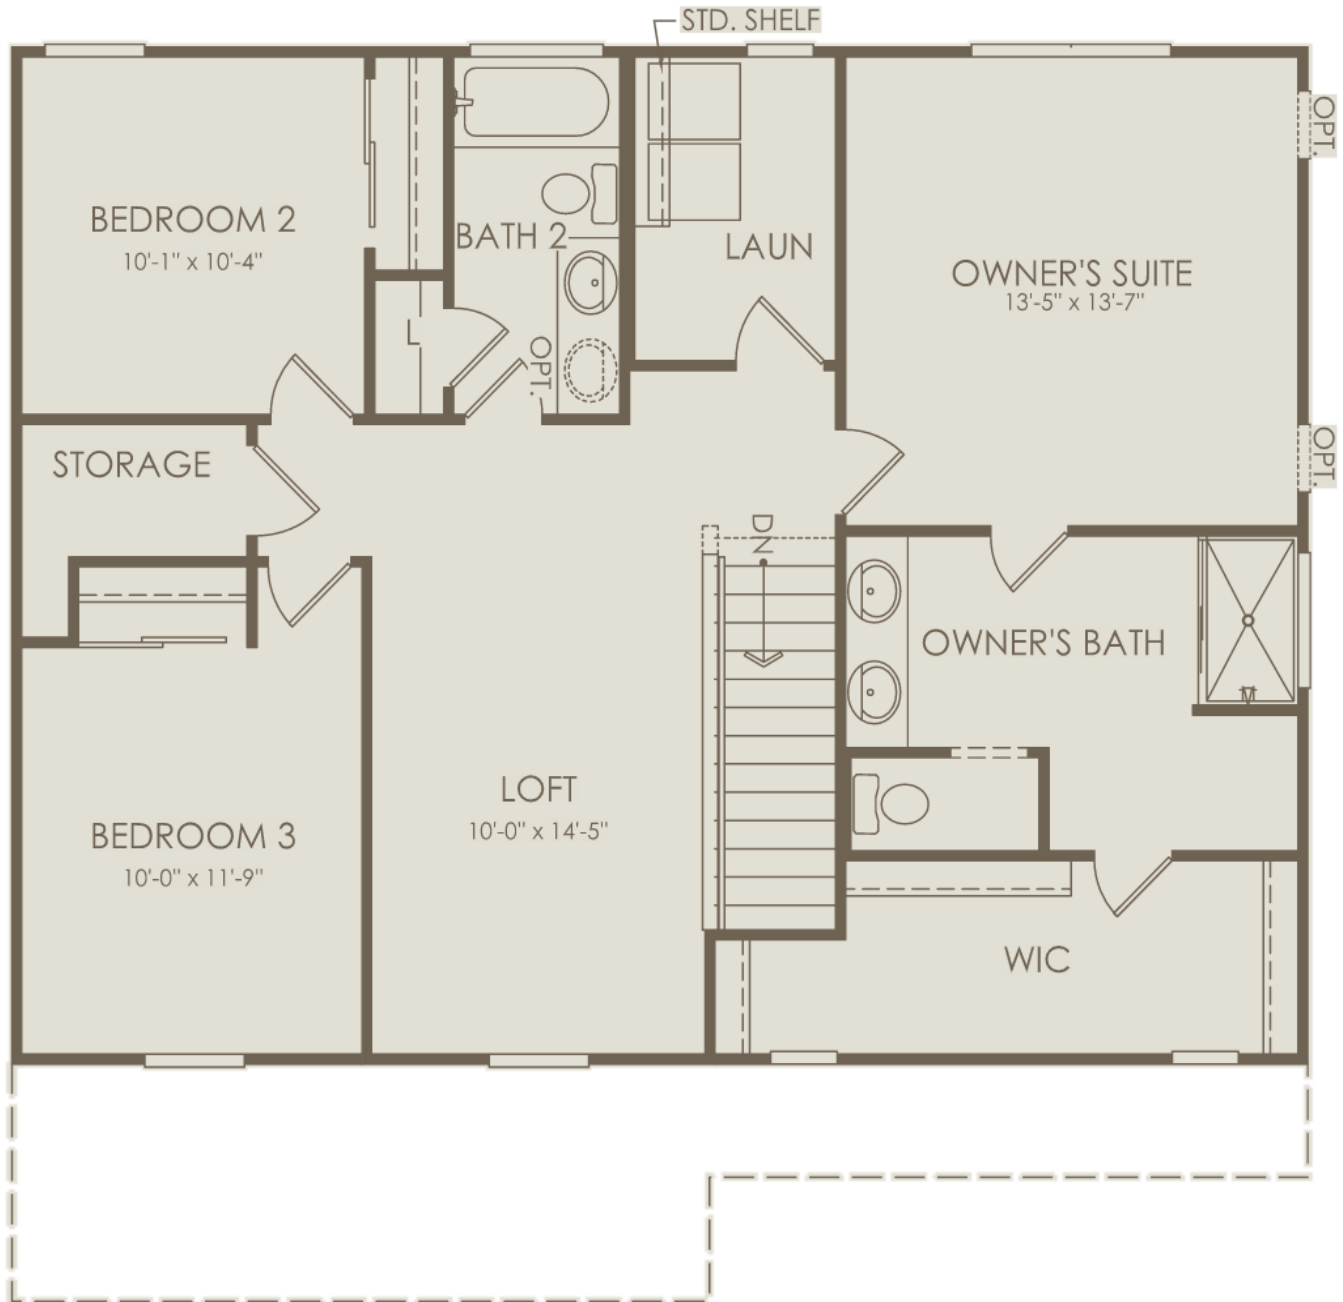

# Floor 1

Options not selected include : 3 Car Garage, Garage Extension, Sunroom, Drop Zone at Cafe, Sliding Glass Door at Cafe, Door at Flex, Gathering Room Extension, Traditional Fireplace at Gathering Room, Bedroom 4, Owner's Bath 1, Owner's Bath 3

For this application, the company does not warrant or assume any legal liability or responsibility for the accuracy, completeness, or usefulness of any information, apparatus, product, or process disclosed. Base floor plan subject to change based on elevation selected.

# Floor 2

Options not selected include : 3 Car Garage, Garage Extension, Sunroom, Drop Zone at Cafe, Sliding Glass Door at Cafe, Door at Flex, Gathering Room Extension, Traditional Fireplace at Gathering Room, Bedroom 4, Owner's Bath 1, Owner's Bath 3