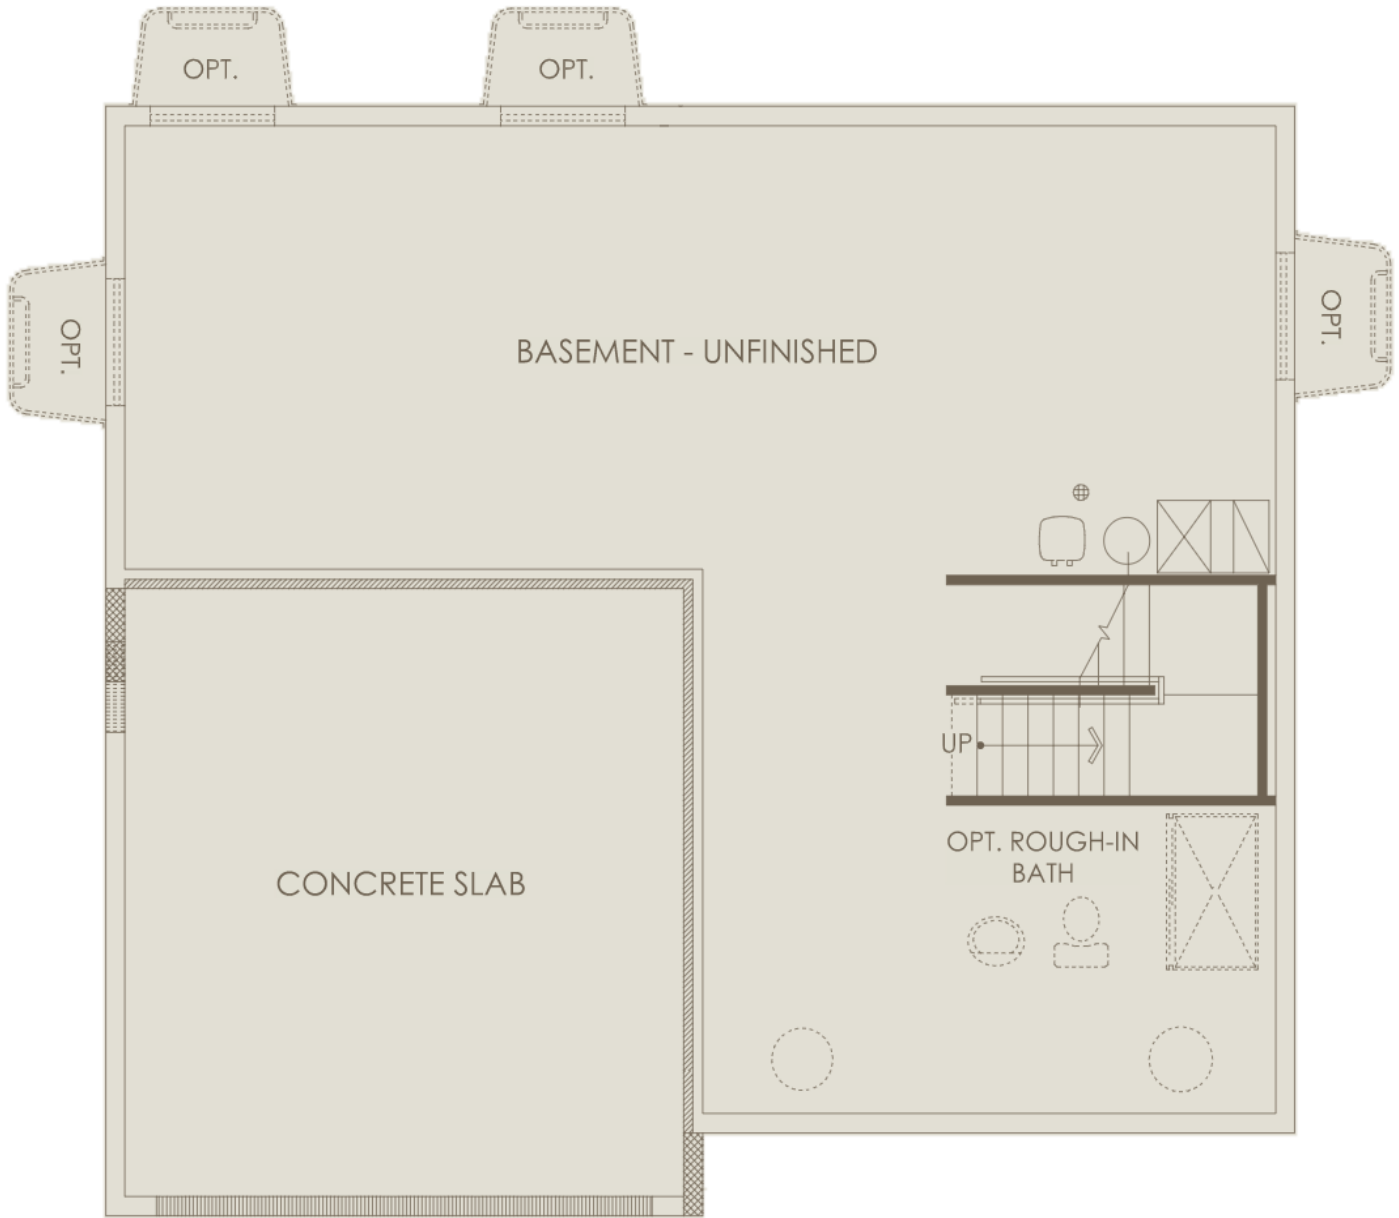

Basement

Options not selected include : 3 Car Garage, Garage Extension, Sliding Glass Door at Cafe, Drop Zone at Entry, Door at Flex, Sunroom, Gathering Room Extension, Traditional Fireplace at Gathering Room, Owner's Bath 1

For this application, the company does not warrant or assume any legal liability or responsibility for the accuracy, completeness, or usefulness of any information, apparatus, product, or process disclosed. Base floor plan subject to change based on elevation selected.