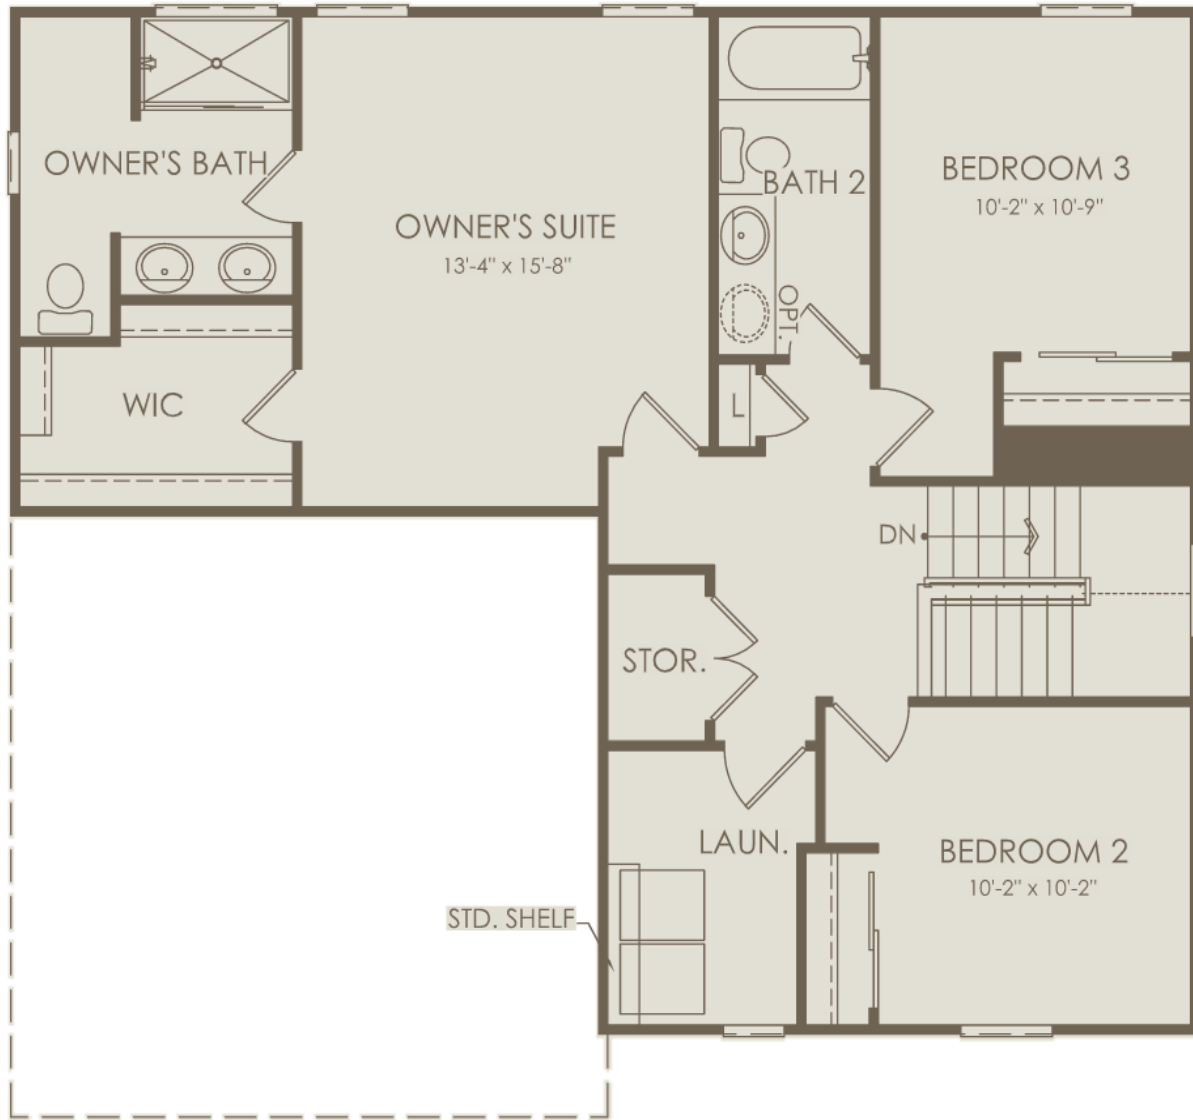

# Floor 1

Options not selected include : 3 Car Garage, Garage Extension, Sliding Glass Door at Cafe, Drop Zone at Entry, Door at Flex, Sunroom, Gathering Room Extension, Traditional Fireplace at Gathering Room, Owner's Bath 1

For this application, the company does not warrant or assume any legal liability or responsibility for the accuracy, completeness, or usefulness of any information, apparatus, product, or process disclosed. Base floor plan subject to change based on elevation selected.

# Floor 2

Options not selected include : 3 Car Garage, Garage Extension, Sliding Glass Door at Cafe, Drop Zone at Entry, Door at Flex, Sunroom, Gathering Room Extension, Traditional Fireplace at Gathering Room, Owner's Bath 1