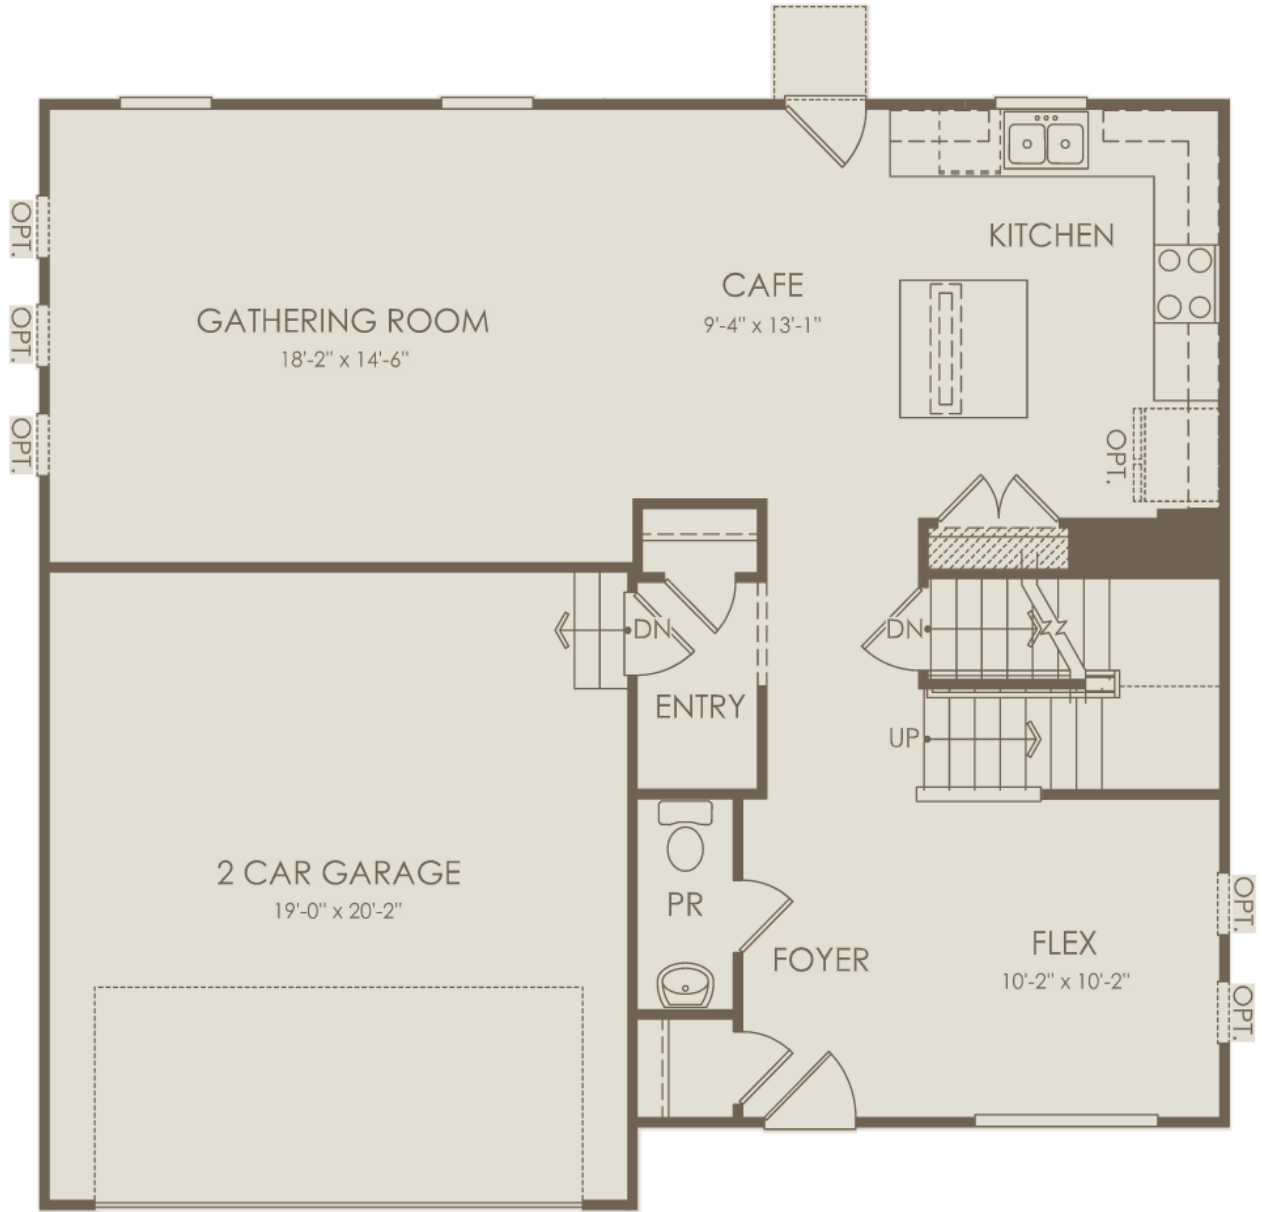

# Floor 1

Options not selected include : 3 Car Garage, Garage Extension, Sliding Glass Door at Cafe, Drop Zone at Entry, Door at Flex, Sunroom, Gathering Room Extension, Traditional Fireplace at Gathering Room, Owner's Bath 1

For this application, the company does not warrant or assume any legal liability or responsibility for the accuracy, completeness, or usefulness of any information, apparatus, product, or process disclosed. Base floor plan subject to change based on elevation selected.

# Floor 2

Options not selected include : 3 Car Garage, Garage Extension, Sliding Glass Door at Cafe, Drop Zone at Entry, Door at Flex, Sunroom, Gathering Room Extension, Traditional Fireplace at Gathering Room, Owner's Bath 1