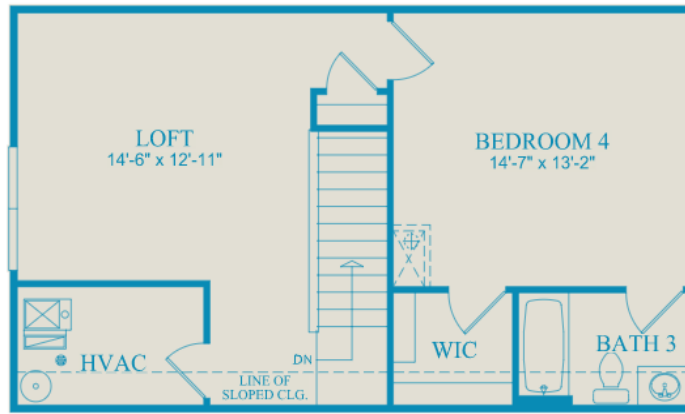

Floor 1

Selected Options: Loft w/ Bedroom 4 & Bath 3

Options not selected include : Shower at Bath 2, Bedroom 3, Den, Fireplace at Gathering Room, Owner's Suite Bay, Covered Porch, Sunroom, Shower at Bath 3

For this application, the company does not warrant or assume any legal liability or responsibility for the accuracy, completeness, or usefulness of any information, apparatus, product, or process disclosed. Base floor plan subject to change based on elevation selected.

Opt. Floor 2

Selected Options: Loft w/ Bedroom 4 & Bath 3

Options not selected include : Shower at Bath 2, Bedroom 3, Den, Fireplace at Gathering Room, Owner's Suite Bay, Covered Porch, Sunroom, Shower at Bath 3