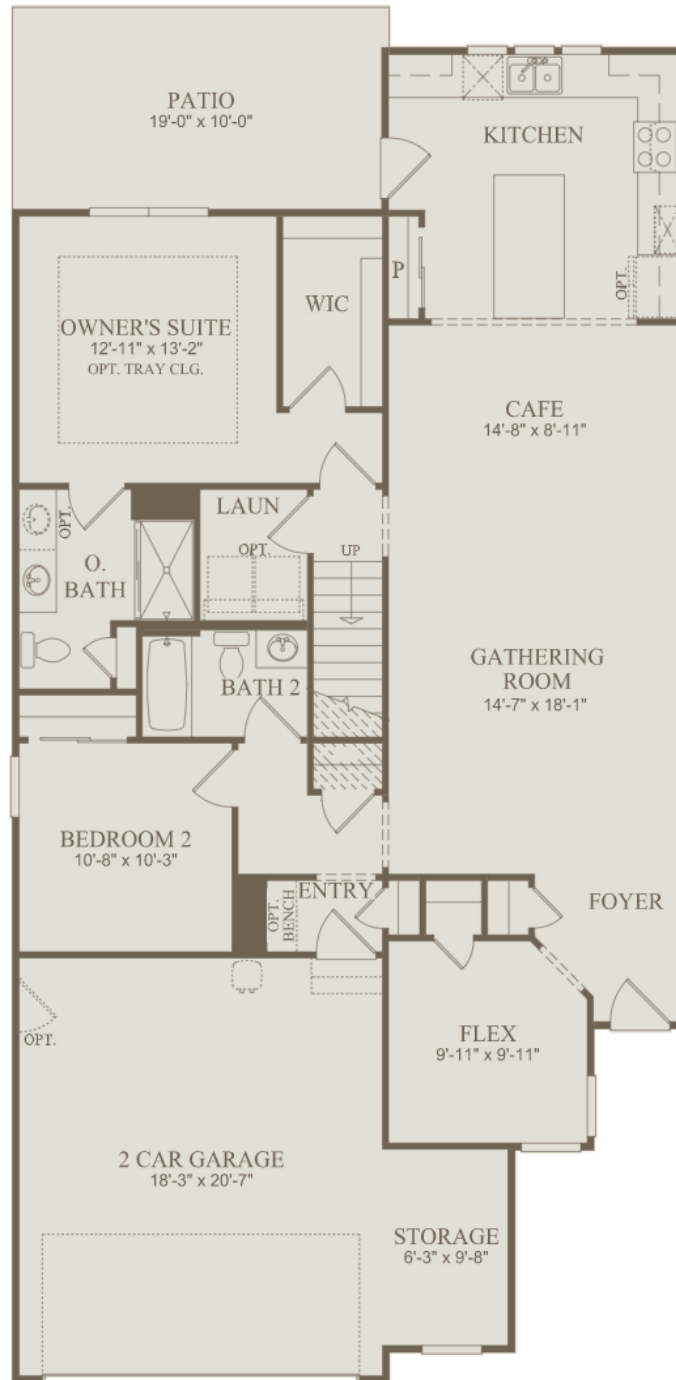

Floor 1

Selected Options: Loft w/ Bedroom 4 & Bath 3

Options not selected include : Shower at Bath 2, Bedroom 3, Den, Fireplace at Gathering Room, Owner's Suite Bay, Covered Porch, Sunroom, Shower at Bath 3

For this application, the company does not warrant or assume any legal liability or responsibility for the accuracy, completeness, or usefulness of any information, apparatus, product, or process disclosed. Base floor plan subject to change based on elevation selected.

Opt. Floor 2

Selected Options: Loft w/ Bedroom 4 & Bath 3

Options not selected include : Shower at Bath 2, Bedroom 3, Den, Fireplace at Gathering Room, Owner's Suite Bay, Covered Porch, Sunroom, Shower at Bath 3