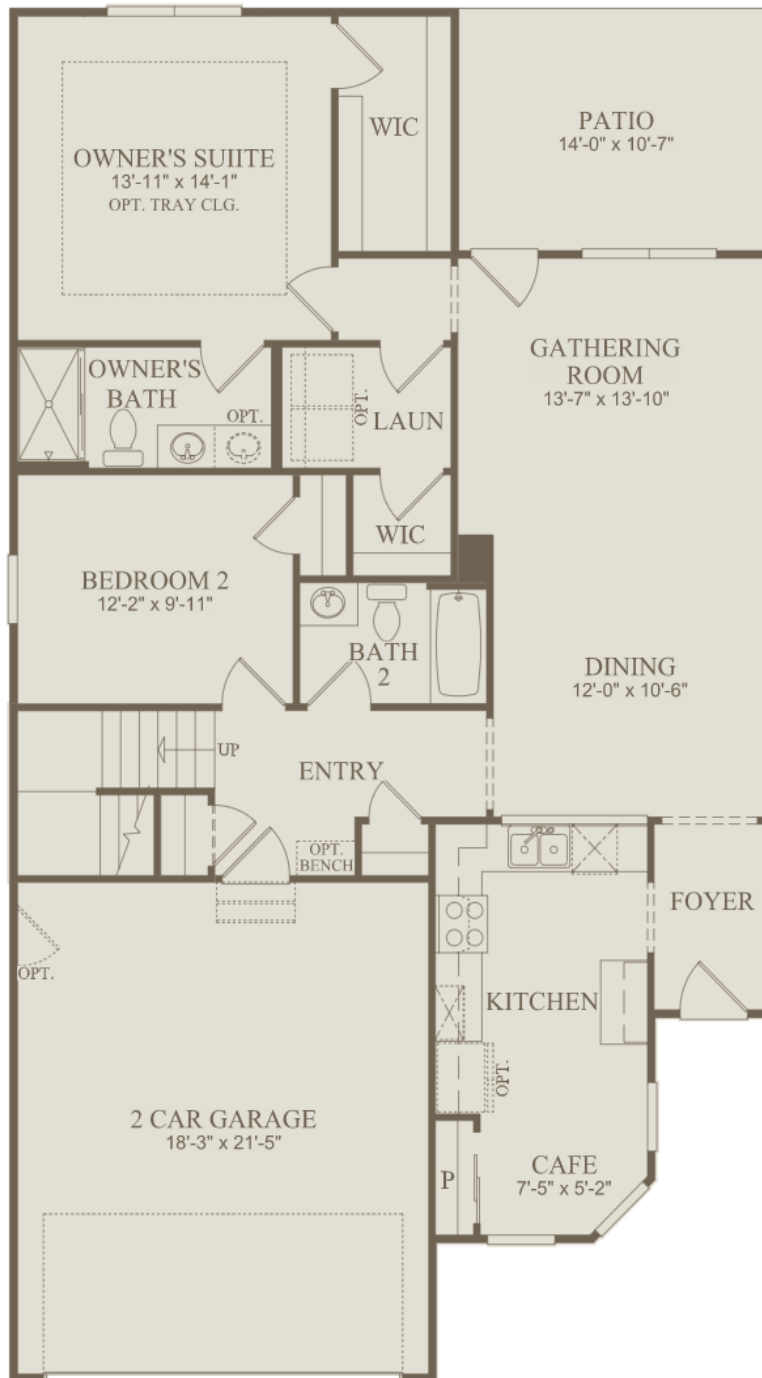

Floor 1

Selected Options: Loft w/ Bedroom 3 & Bath 4

Options not selected include : Shower at Bath 2, Fireplace at Gathering Room, Opt. Laundry, Shower at Owner's Bath, Bay at Owner's Suite, Covered Porch, Sunroom, Shower at Bath 3

For this application, the company does not warrant or assume any legal liability or responsibility for the accuracy, completeness, or usefulness of any information, apparatus, product, or process disclosed. Base floor plan subject to change based on elevation selected.

Opt. Floor 2

Selected Options: Loft w/ Bedroom 3 & Bath 4

Options not selected include : Shower at Bath 2, Fireplace at Gathering Room, Opt. Laundry, Shower at Owner's Bath, Bay at Owner's Suite, Covered Porch, Sunroom, Shower at Bath 3