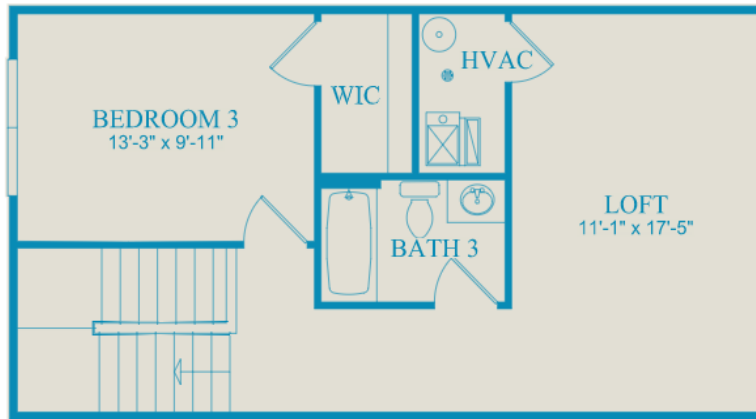

Floor 1

Selected Options: Loft w/ Bedroom 3 & Bath 4

Options not selected include : Shower at Bath 2, Fireplace at Gathering Room, Opt. Laundry, Shower at Owner's Bath, Bay at Owner's Suite, Covered Porch, Sunroom, Shower at Bath 3

For this application, the company does not warrant or assume any legal liability or responsibility for the accuracy, completeness, or usefulness of any information, apparatus, product, or process disclosed. Base floor plan subject to change based on elevation selected.

Opt. Floor 2

Selected Options: Loft w/ Bedroom 3 & Bath 4

Options not selected include : Shower at Bath 2, Fireplace at Gathering Room, Opt. Laundry, Shower at Owner's Bath, Bay at Owner's Suite, Covered Porch, Sunroom, Shower at Bath 3