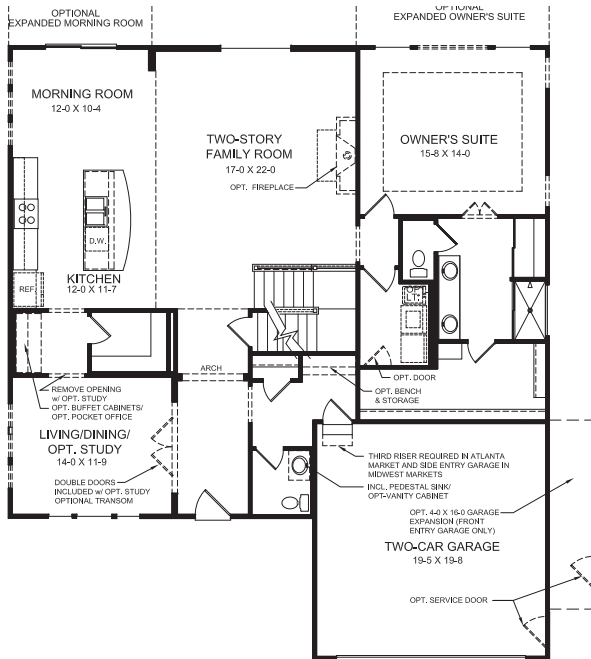

THE CHARLES DESIGNER COLLECTION

2,457 SQFT

2 Story

3-6 Bedrooms

2.5-4.5 Baths

Coastal Classic

Pacific Craftsman

Modern Farmhouse

Cambridge Cottage

THE CHARLES DESIGNER COLLECTION

Main Level

Main Level Features

- Spacious Entry Foyer
- Included Living/Opt. Dining/Opt. Study Flex Space
- Optional First Floor Guest Suite with Private Bath
- Soaring Two-Story Family Room
- First Floor Owner's Suite Includes Private Bath and large Walk-in Closet
- First Floor Laundry with Optional Door to Owner's Walk-in-closet
- Convenient Family Foyer with Optional Built-in Bench and Storage
- Open Kitchen with Large Island and Over-sized Walk-in Pantry
- Optional Buffet Cabinets/Optional Pocket Office Cabinets
- Optional 4ft Owner's Suite Expansion
- Optional 4ft Morning Room Expansion
- Optional Tray Ceiling in Owner's Suite

Upper Level

Upper Level Features

- Includes Two Spacious Bedrooms with Walk-in Closets
- Includes Loft Open to Family Room
- Optional Fourth Bedroom with Walk-in Closet in lieu of Loft
- Included Hall Bath