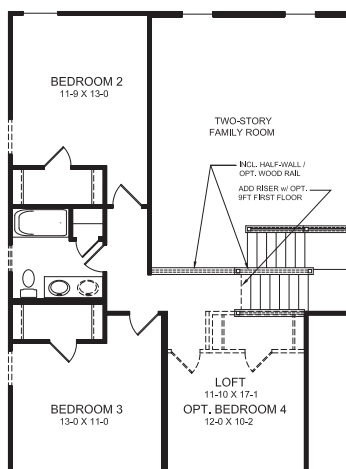

THE CHARLES DESIGNER COLLECTION

2,457 SQFT

2 Story

3-6 Bedrooms

2.5-4.5 Baths

Coastal Classic

Pacific Craftsman

Modern Farmhouse

Cambridge Cottage

THE CHARLES DESIGNER COLLECTION

Main Level

Main Level Features

- Spacious Entry Foyer
- Included Living/Opt. Dining/Opt. Study Flex Space
- Optional First Floor Guest Suite with Private Bath
- Soaring Two-Story Family Room
- First Floor Owner's Suite Includes Private Bath and large Walk-in Closet
- First Floor Laundry with Optional Door to Owner's Walk-in-closet
- Convenient Family Foyer with Optional Built-in Bench and Storage
- Open Kitchen with Large Island and Over-sized Walk-in Pantry
- Optional Buffet Cabinets/Optional Pocket Office Cabinets
- Optional 4ft Owner's Suite Expansion
- Optional 4ft Morning Room Expansion
- Optional Tray Ceiling in Owner's Suite

Upper Level

Upper Level Features

- Includes Two Spacious Bedrooms with Walk-in Closets
- Includes Loft Open to Family Room
- Optional Fourth Bedroom with Walk-in Closet in lieu of Loft
- Included Hall Bath