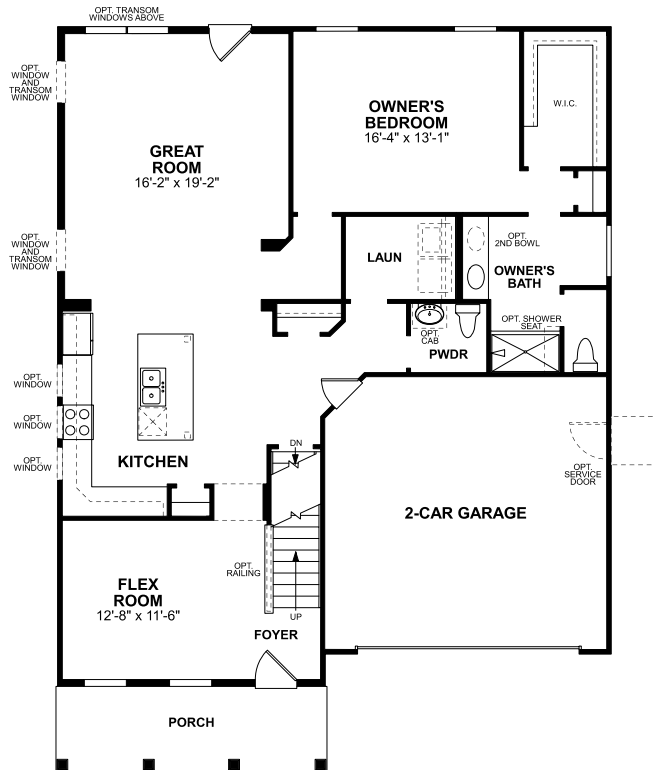

## First Floor

Available options for this floor:

Elevation C, Deluxe Owner's Bath, Fireplace, 9' Sliding Glass Door, Morning Room, Garage Storage, 3-Car Garage

Because we are constantly improving our product, we reserve the right to revise, change, and/or substitute product features, dimensions, specifications, architectural details, and designs without notice. In addition, options shown may not be available in all communities. This brochure is for illustration purposes only and is not part of a legal contract. Prices are subject to change without notice. Room dimensions are approximate and calculated from inside of partition. Please see a New Home Consultant for details. Printed 07-21. Revision: 9/4/2020