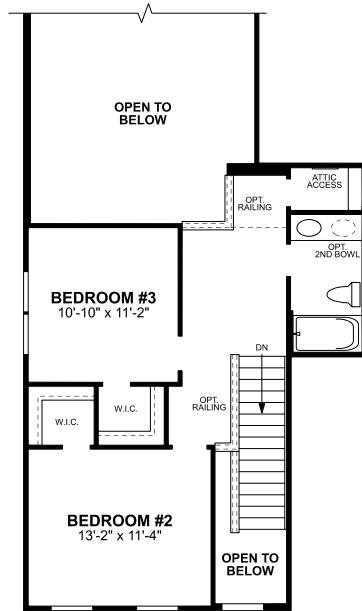

## First Floor

Available options for this floor:

Elevation C, Deluxe Owner's Bath, Fireplace, 9' Sliding Glass Door, Morning Room, Garage Storage, 3-Car Garage

Because we are constantly improving our product, we reserve the right to revise, change, and/or substitute product features, dimensions, specifications, architectural details, and designs without notice. In addition, options shown may not be available in all communities. This brochure is for illustration purposes only and is not part of a legal contract. Prices are subject to change without notice. Room dimensions are approximate and calculated from inside of partition. Please see a New Home Consultant for details. Printed 07-21. Revision: 9/4/2020

## Second Floor

Available options for this floor:

Loft w/ Bedroom #3, Elevation B, Elevation C, Bedroom #4

Because we are constantly improving our product, we reserve the right to revise, change, and/or substitute product features, dimensions, specifications, architectural details, and designs without notice. In addition, options shown may not be available in all communities. This brochure is for illustration purposes only and is not part of a legal contract.

Prices are subject to change without notice. Room dimensions are approximate and calculated from inside of partition. Please see a New Home Consultant for details. Printed 07-21. Revision: 9/4/2020