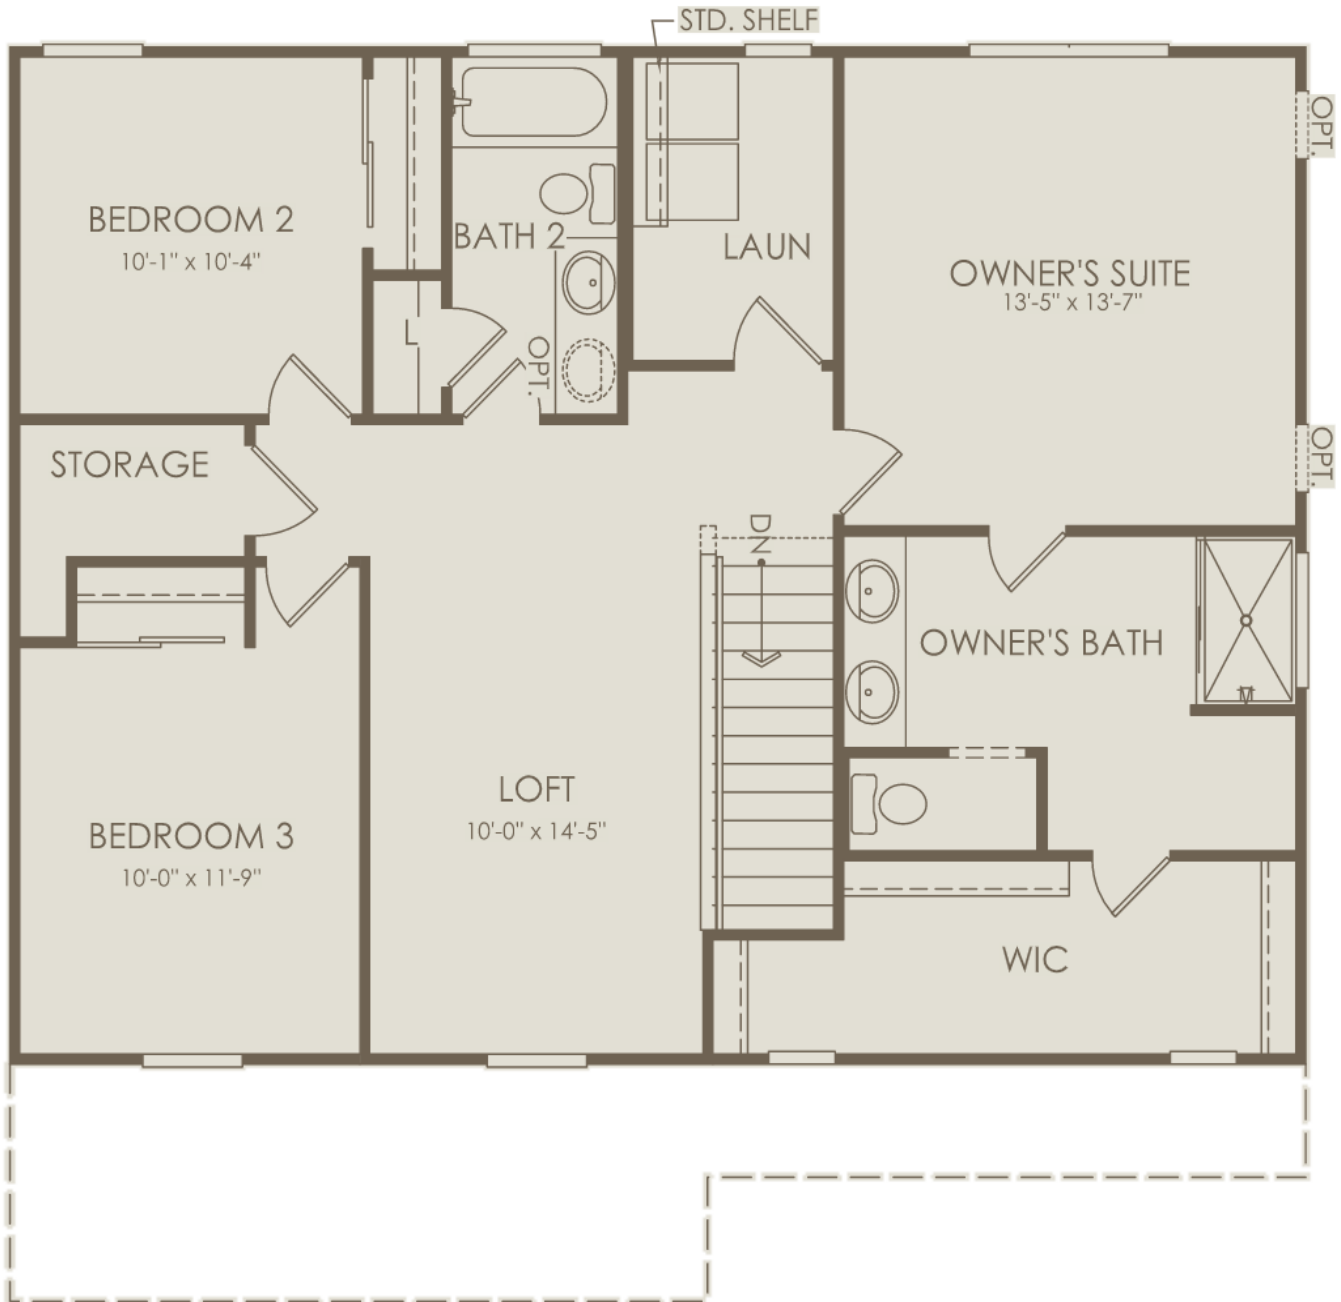

Floor 1

Options not selected include : 3 Car Garage, Garage Extension, Sunroom, Drop Zone at Cafe, Sliding Glass Door at Cafe, Door at Flex, Gathering Room Extension, Traditional Fireplace at Gathering Room, Bedroom 4, Owner's Bath 1, Owner's Bath 3

For this application, the company does not warrant or assume any legal liability or responsibility for the accuracy, completeness, or usefulness of any information, apparatus, product, or process disclosed. Base floor plan subject to change based on elevation selected.

Floor 2

Options not selected include : 3 Car Garage, Garage Extension, Sunroom, Drop Zone at Cafe, Sliding Glass Door at Cafe, Door at Flex, Gathering Room Extension, Traditional Fireplace at Gathering Room, Bedroom 4, Owner's Bath 1, Owner's Bath 3