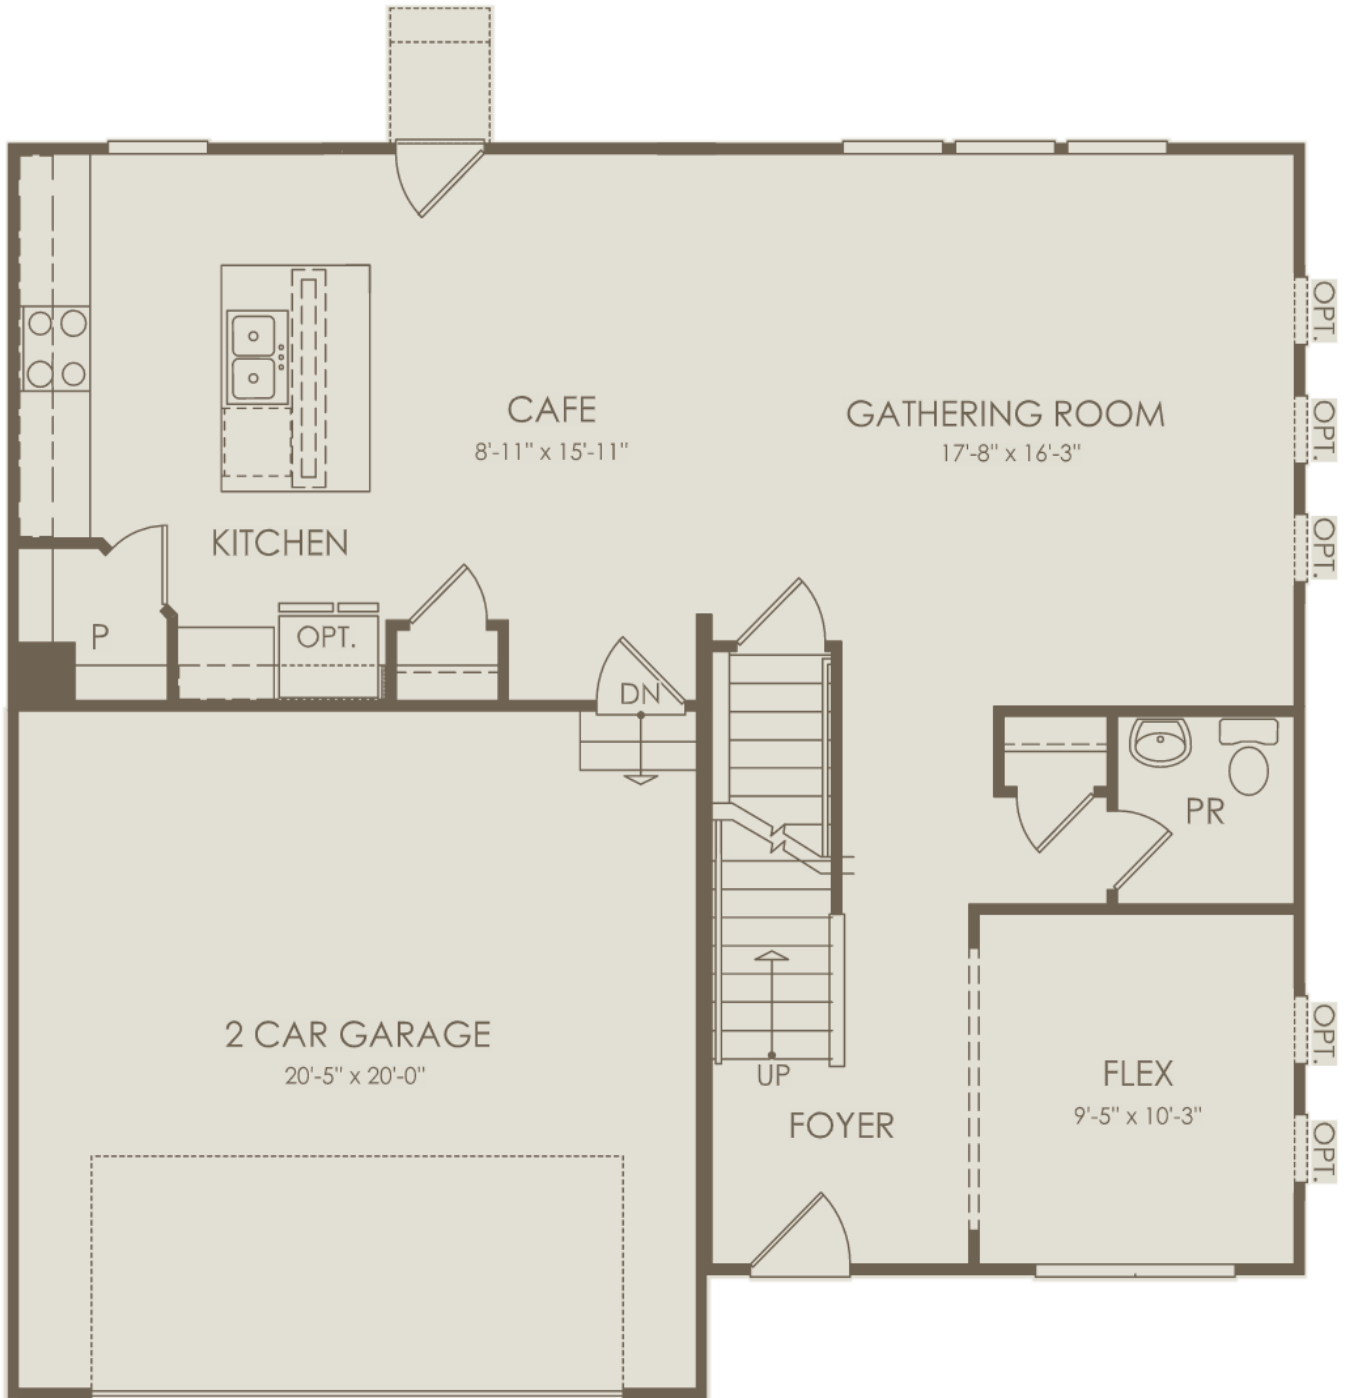

Floor 1

Options not selected include : 3 Car Garage, Garage Extension, Sunroom, Drop Zone at Cafe, Sliding Glass Door at Cafe, Door at Flex, Gathering Room Extension, Traditional Fireplace at Gathering Room, Bedroom 4, Owner's Bath 1, Owner's Bath 3

For this application, the company does not warrant or assume any legal liability or responsibility for the accuracy, completeness, or usefulness of any information, apparatus, product, or process disclosed. Base floor plan subject to change based on elevation selected.

Floor 2

Options not selected include : 3 Car Garage, Garage Extension, Sunroom, Drop Zone at Cafe, Sliding Glass Door at Cafe, Door at Flex, Gathering Room Extension, Traditional Fireplace at Gathering Room, Bedroom 4, Owner's Bath 1, Owner's Bath 3