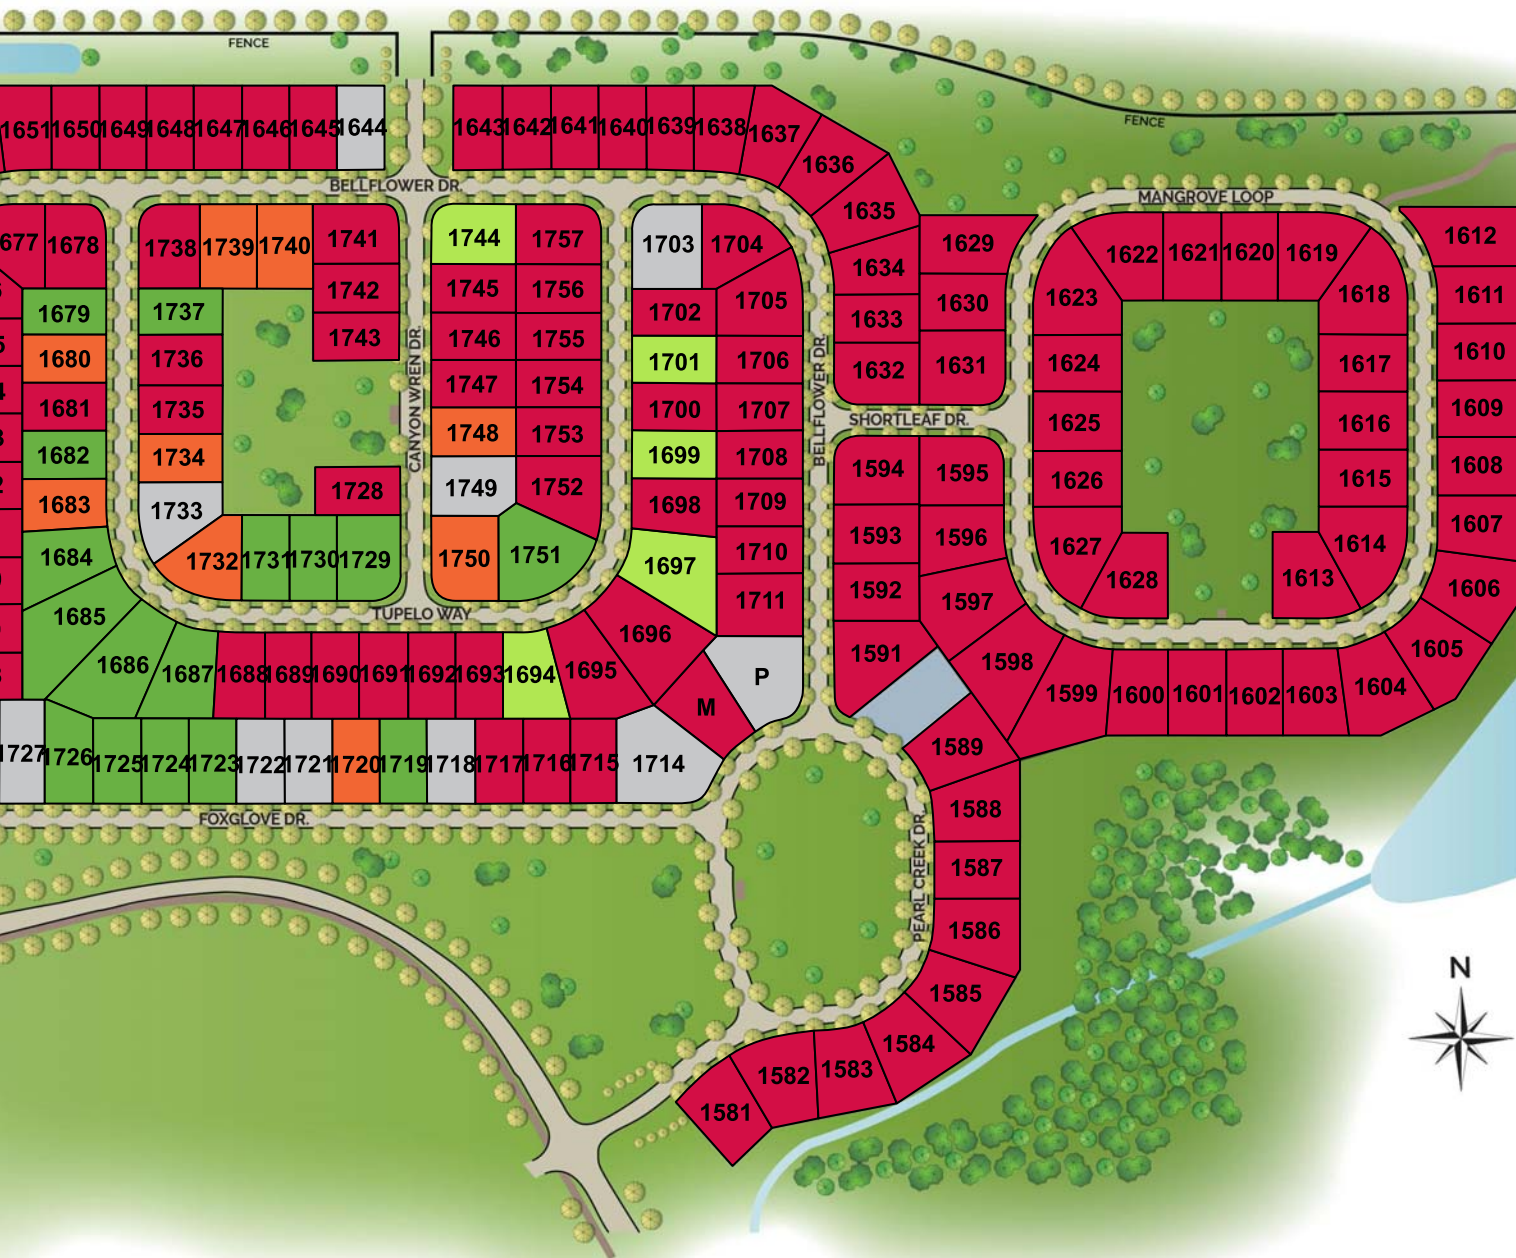

Jerome Village - Pearl Creek

- Homesite
- In Contract
- Closed
- Quick Move-In Home
- Reserved
- Other

M/I builds quality homes in Columbus/Cincinnati, OH; Indianapolis, IN; Chicago, IL; Charlotte/Raleigh, NC; Tampa/Orlando, FL; Austin/Dallas/Ft. Worth/Houston/San Antonio, TX; and Washington, D.C.

Area map is for illustration purposes only. Plat is not to scale and may vary from actual conditions. See New Home Consultant for details.