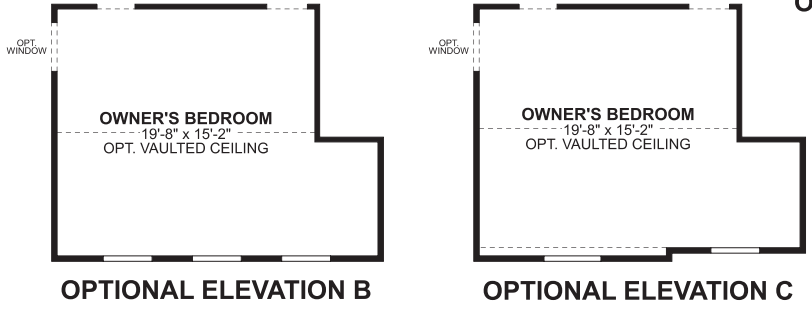

# Erie

Elevation C

Elevation A

Elevation B

Square Feet: 2,161-2,499  
Bedrooms: 3-4  
Full Baths: 2

Half Baths: 1  
Garages: 2  
Stories: 2

Because we are constantly improving our product, we reserve the right to revise, change, and/or substitute product features, dimensions, specifications, architectural details, and designs without notice. In addition, options shown may not be available in all communities. This brochure is for illustration purposes only and is not part of a legal contract. Prices are subject to change without notice. Room dimensions are approximate and calculated from inside of partition. Please see a New Home Consultant for details. Printed 12-21.