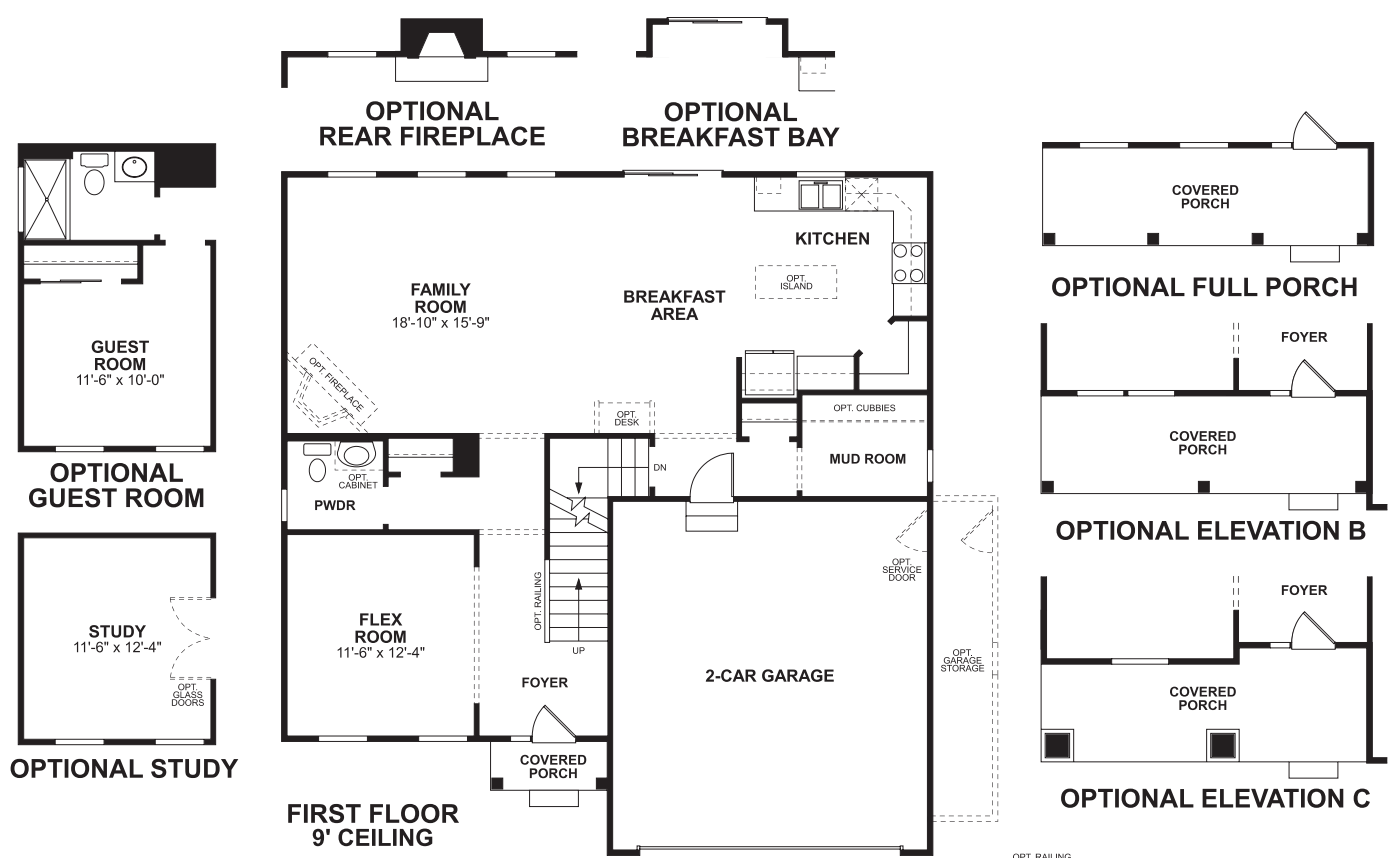

# Erie

Elevation C

Elevation A

Elevation B

Square Feet: 2,161-2,499  
Bedrooms: 3-4  
Full Baths: 2

Half Baths: 1  
Garages: 2  
Stories: 2

Because we are constantly improving our product, we reserve the right to revise, change, and/or substitute product features, dimensions, specifications, architectural details, and designs without notice. In addition, options shown may not be available in all communities. This brochure is for illustration purposes only and is not part of a legal contract. Prices are subject to change without notice. Room dimensions are approximate and calculated from inside of partition. Please see a New Home Consultant for details. Printed 12-21.