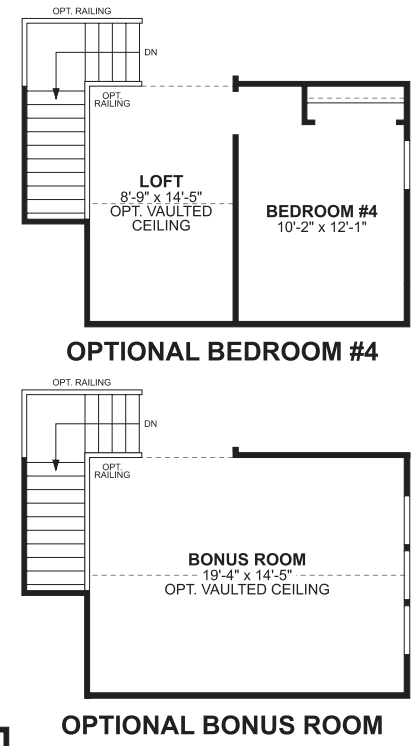

# Erie

Elevation C

Elevation A

Elevation B

Square Feet: 2,161-2,499  
Bedrooms: 3-4  
Full Baths: 2

Half Baths: 1  
Garages: 2  
Stories: 2

Because we are constantly improving our product, we reserve the right to revise, change, and/or substitute product features, dimensions, specifications, architectural details, and designs without notice. In addition, options shown may not be available in all communities. This brochure is for illustration purposes only and is not part of a legal contract. Prices are subject to change without notice. Room dimensions are approximate and calculated from inside of partition. Please see a New Home Consultant for details. Printed 12-21.