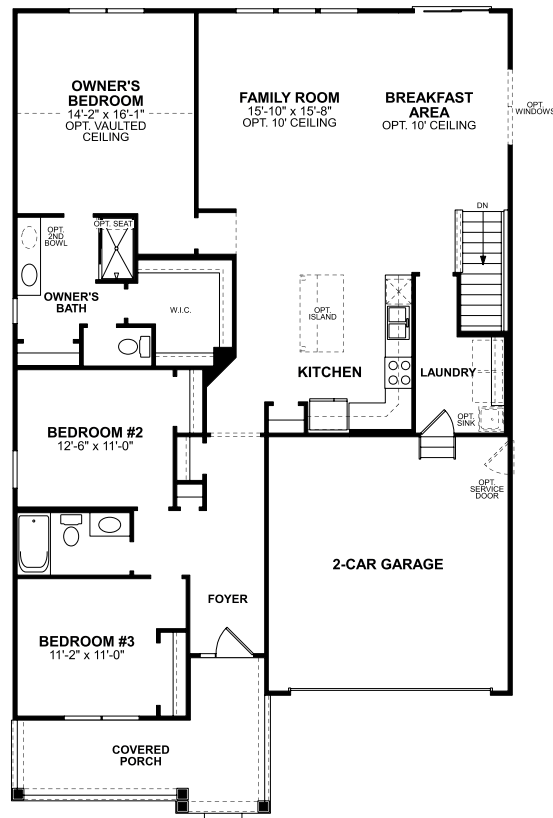

Riverview

First Floor

Available options for this floor:

Elevation B, Elevation C, Owner's Bedroom Bay Window, Morning Room, Corner Fireplace, Rear Fireplace, Deluxe Owner's Bath, Garage Storage, 3-Car Garage