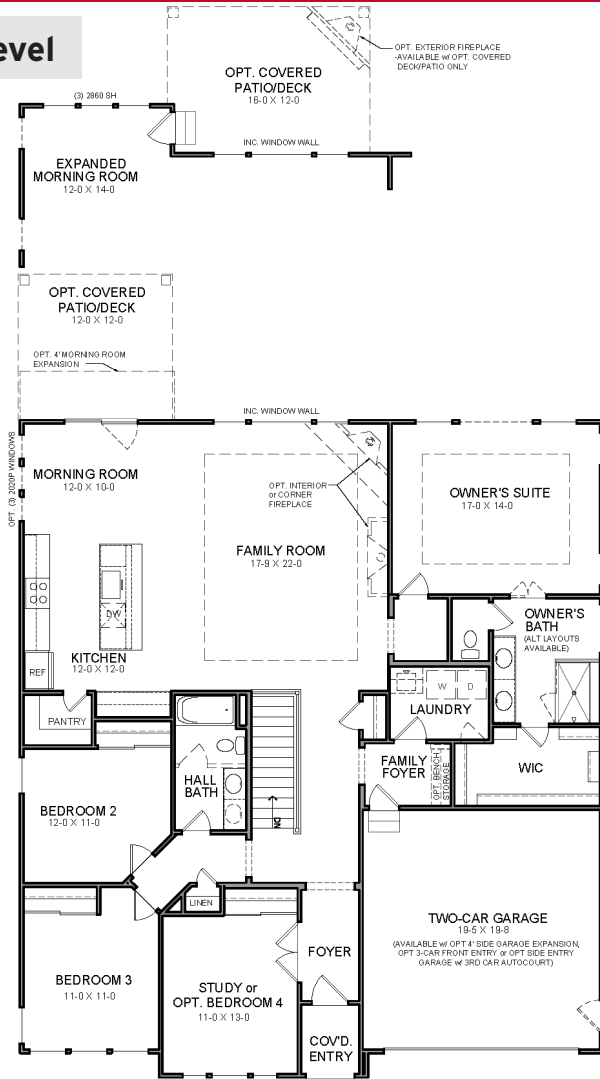

THE TEAGAN

MASTERPIECE COLLECTION

2092 SQFT

1 Story

3-4 Bedrooms

2-3 Baths

Modern Retreat

Modern European

Coastal Classic

American Classic

THE TEAGAN

MASTERPIECE COLLECTION

Main Level

Main Level Features

- Kitchen with optional display cabinets - Open to large Family Room
- Family Room includes a large window wall heightened by an optional raised ceiling tray with optional beam or coffered ceiling treatment
- Included open stair to Lower Level finished with included wood rail
- Included Study
- Large outdoor living space with optional exterior fireplace available with Morning Room expansion
- Alternate Owners Bath layouts - included deluxe shower, optional luxury shower or designer shower with free-standing tub

Optional Designs

- Built-in Appliance Kitchen
- Guest Suite with private bath
- Outdoor living space & exterior fireplace
- Optional Morning Room expansion
- Optional Garage layouts - optional 4' side expansion, optional 3-car front, opt side entry with 3rd car autocourt
- Optional direct access to Laundry Room from Owners Suite walk in closet