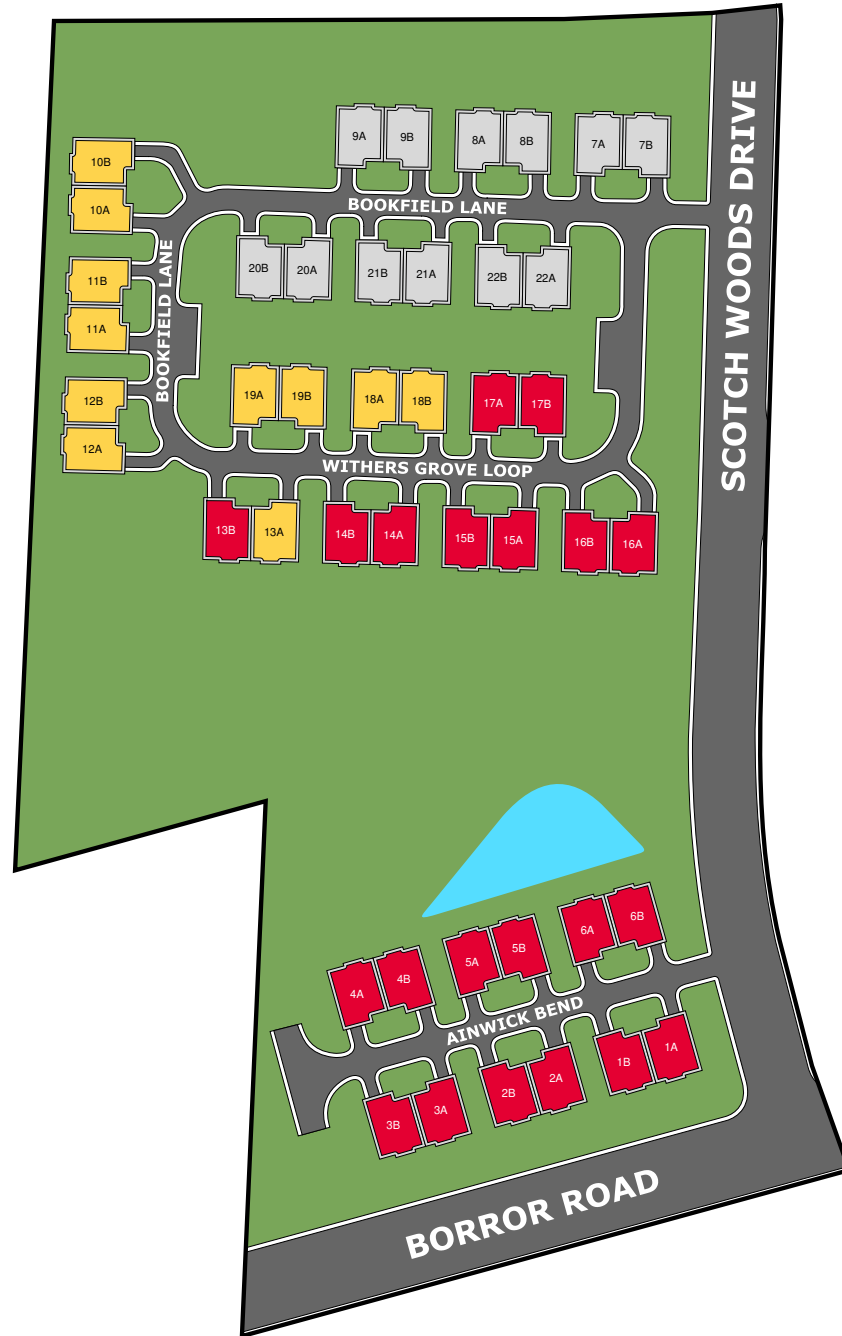

Meadow Grove Reserve

Total Lots: 32

Sales Status	
Yellow	Spec Home / Quick Move-in(11)
Red	Sold (21)