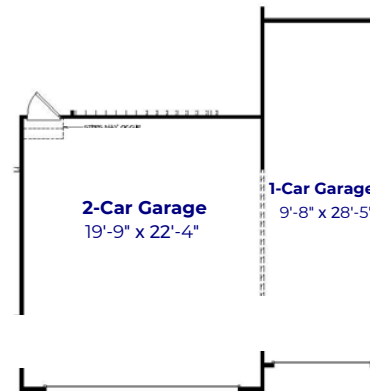

THE **PENDLETON**

ELEVATION - A
(SHOWN WITH OPTIONAL STONE)

ELEVATION - B
(SHOWN WITH OPTIONAL STONE)

ELEVATION - C

ELEVATION - D
(SHOWN WITH OPTIONAL STONE)

THE **PENDLETON**

2155 SQUARE FEET

Stairs at Opt. Basement

SECOND FLOOR

Opt. Gas Fireplace

Opt. Bedroom 4

FIRST FLOOR

Opt. Oversized 3rd Car Garage