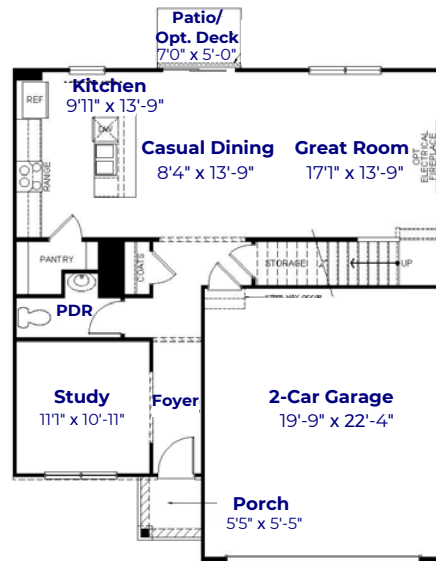

THE **PENDLETON**

ELEVATION - A
(SHOWN WITH OPTIONAL STONE)

ELEVATION - B
(SHOWN WITH OPTIONAL STONE)

ELEVATION - C

ELEVATION - D
(SHOWN WITH OPTIONAL STONE)

THE **PENDLETON**

2155 SQUARE FEET

Stairs at Opt. Basement

SECOND FLOOR

Opt. Gas Fireplace

Opt. Bedroom 4

FIRST FLOOR

Opt. Oversized 3rd Car Garage