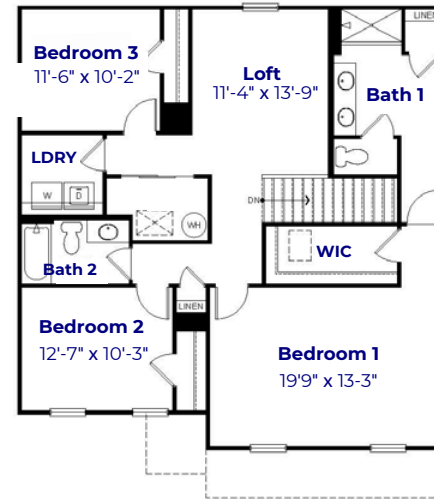

THE **PENDLETON**

ELEVATION - A
(SHOWN WITH OPTIONAL STONE)

ELEVATION - B
(SHOWN WITH OPTIONAL STONE)

ELEVATION - C

ELEVATION - D
(SHOWN WITH OPTIONAL STONE)

THE **PENDLETON**

2155 SQUARE FEET

Stairs at Opt. Basement

SECOND FLOOR

Opt. Gas Fireplace

Opt. Bedroom 4

FIRST FLOOR

Opt. Oversized 3rd Car Garage