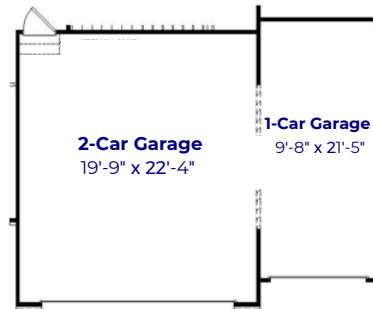

THE **PENDLETON**

ELEVATION - A
(SHOWN WITH OPTIONAL STONE)

ELEVATION - B
(SHOWN WITH OPTIONAL STONE)

ELEVATION - C

ELEVATION - D
(SHOWN WITH OPTIONAL STONE)

THE **PENDLETON**

2155 SQUARE FEET

Stairs at Opt. Basement

SECOND FLOOR

Opt. Gas Fireplace

Opt. Bedroom 4

FIRST FLOOR

Opt. Oversized 3rd Car Garage