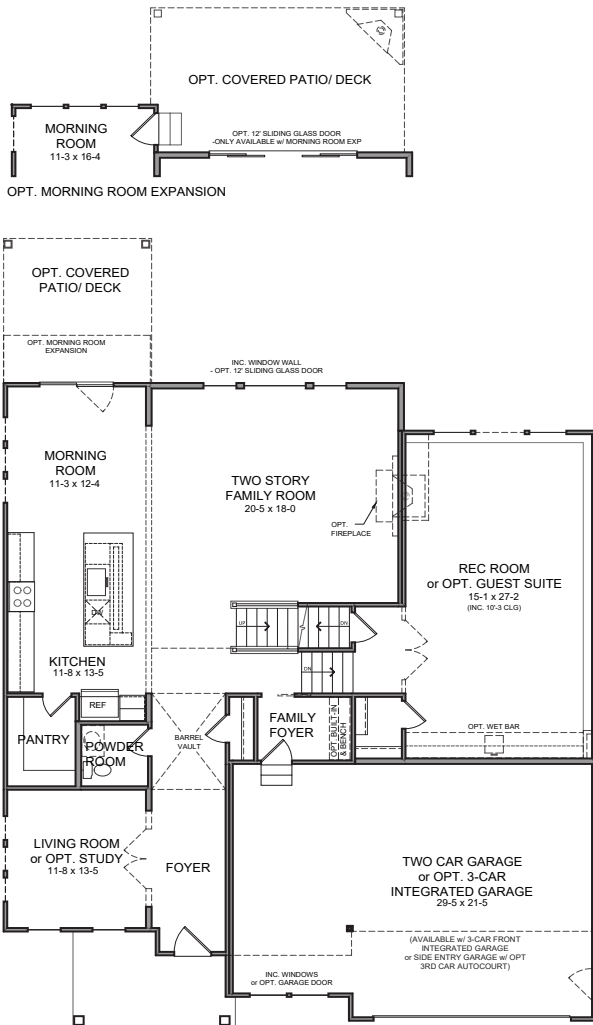

THE RHODES

MASTERPIECE COLLECTION

3,532-3,644 SQFT

2 Story

4-5 Bedrooms

2.5-5.5 Baths

Modern Farmhouse

Modern Retreat

Modern European

American Classic

THE RHODES

MASTERPIECE COLLECTION

FIRST FLOOR

SECOND FLOOR

OPT SHARED BATH & OPT BEDROOM 2 FULL BATH

DESIGN FEATURES:

- 5-Level Design
- Optional 3-Car Integrated Front Garage
- 9ft First Floor Ceiling Hgt. with 10'3 Rec Room Ceiling Hgt.
- Largest Two-Story Family Room and Rec Room in collection
- Primary Suite on its own level with extra large closet space
- Optional Shared Bath
- Optional Bedroom 2 Full Bath