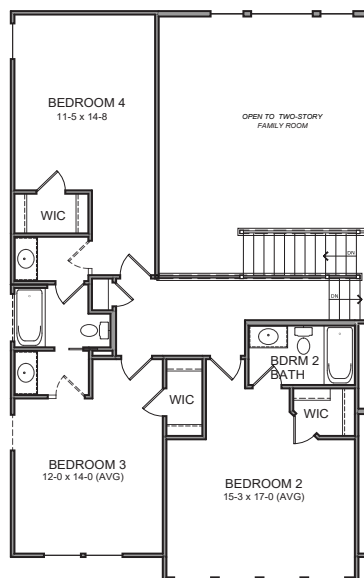

THE RHODES

MASTERPIECE COLLECTION

3,532-3,644 SQFT

2 Story

4-5 Bedrooms

2.5-5.5 Baths

Modern Farmhouse

Modern Retreat

Modern European

American Classic

THE RHODES

MASTERPIECE COLLECTION

FIRST FLOOR

SECOND FLOOR

OPT SHARED BATH & OPT BEDROOM 2 FULL BATH

DESIGN FEATURES:

- 5-Level Design
- Optional 3-Car Integrated Front Garage
- 9ft First Floor Ceiling Hgt. with 10'3 Rec Room Ceiling Hgt.
- Largest Two-Story Family Room and Rec Room in collection
- Primary Suite on its own level with extra large closet space
- Optional Shared Bath
- Optional Bedroom 2 Full Bath