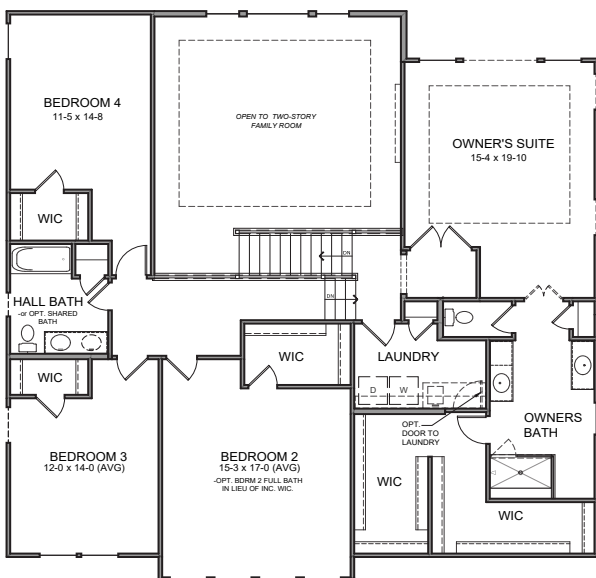

THE RHODES

MASTERPIECE COLLECTION

3,532-3,644 SQFT

2 Story

4-5 Bedrooms

2.5-5.5 Baths

Modern Farmhouse

Modern Retreat

Modern European

American Classic

THE RHODES

MASTERPIECE COLLECTION

FIRST FLOOR

SECOND FLOOR

OPT SHARED BATH & OPT BEDROOM 2 FULL BATH

DESIGN FEATURES:

- 5-Level Design
- Optional 3-Car Integrated Front Garage
- 9ft First Floor Ceiling Hgt. with 10'3 Rec Room Ceiling Hgt.
- Largest Two-Story Family Room and Rec Room in collection
- Primary Suite on its own level with extra large closet space
- Optional Shared Bath
- Optional Bedroom 2 Full Bath