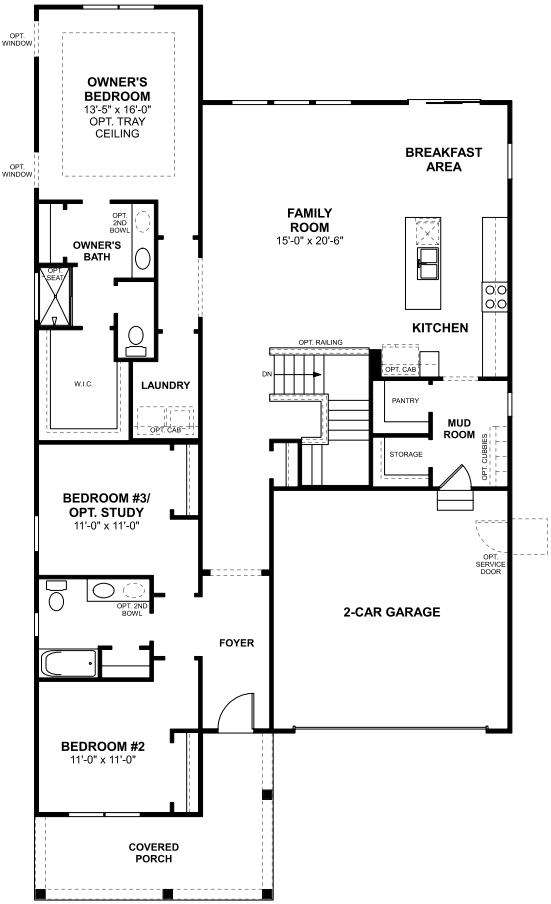

Anthem

Available options for this floor:
Elevation D, Elevation E, Elevation F, Corner Fireplace, Deluxe Owner's Bath, Study, Morning Room, Veranda, Garage Storage, 3-Car Garage

Anthem

Elevation A - Brick

Elevation A

Elevation D

Elevation E

Elevation F

Square Feet:	2,040+	Half Baths:	0
Bedrooms:	3	Garages:	2-3
Full Baths:	2	Stories:	1