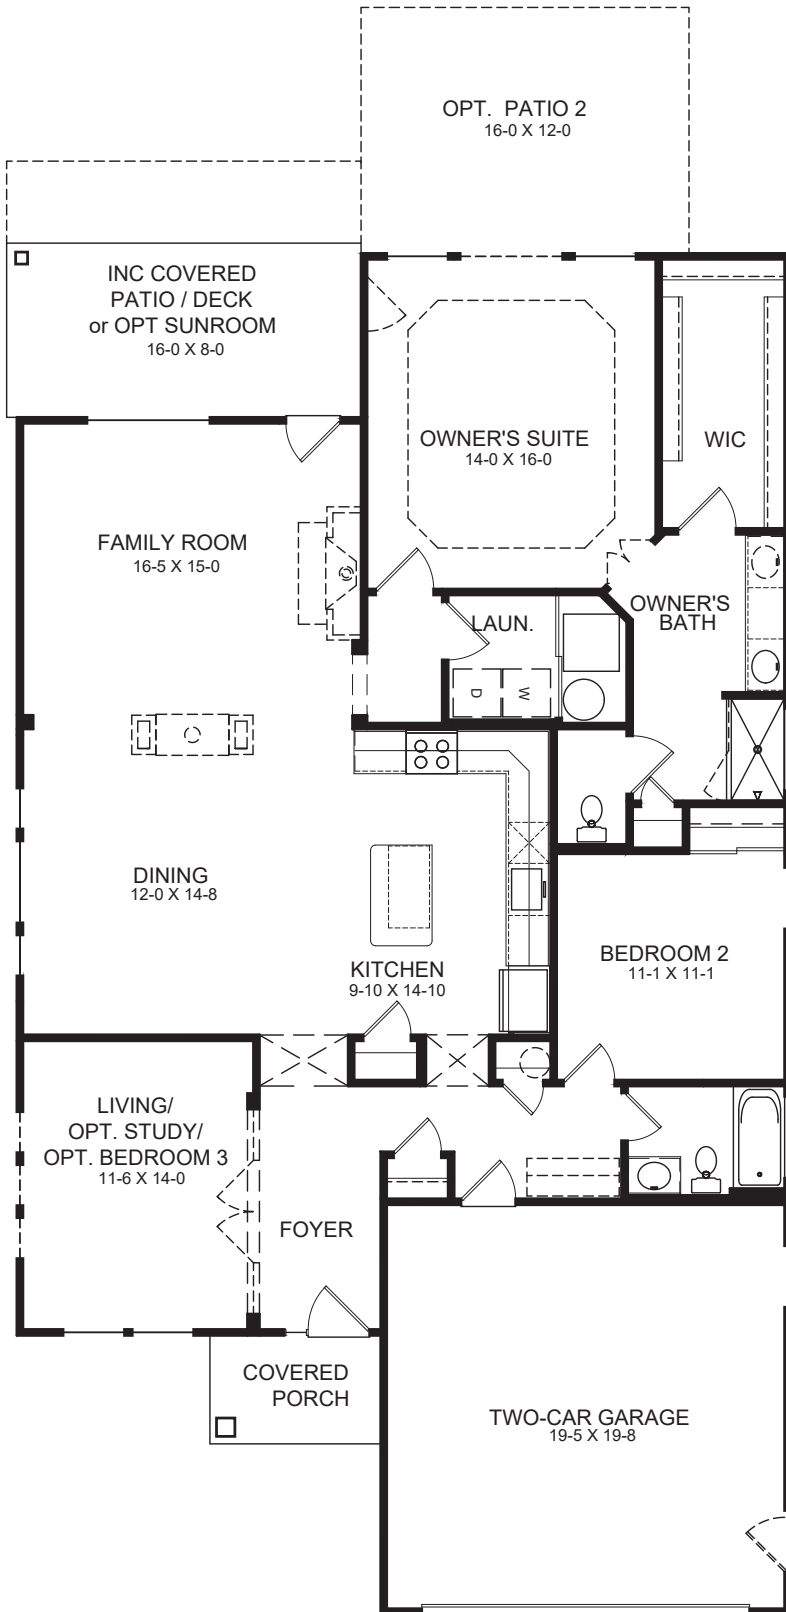

# THE WILMINGTON

DESIGNER COLLECTION

1,725-3,063 SQFT

1 Story/Opt. Loft

2-4 Bedrooms

2-3 Baths

**American Classic**

**Coastal Cottage**

**Modern Retreat**

# THE WILMINGTON

### Design Features:

- Large Dining space integrated with Kitchen
- Optional Basement or Optional Loft
- Included Outdoor Living
- Optional Study or Optional Bedroom 3
- Private Entry to Owner's Suite
- Extra Large Owner's Walk-in Closet