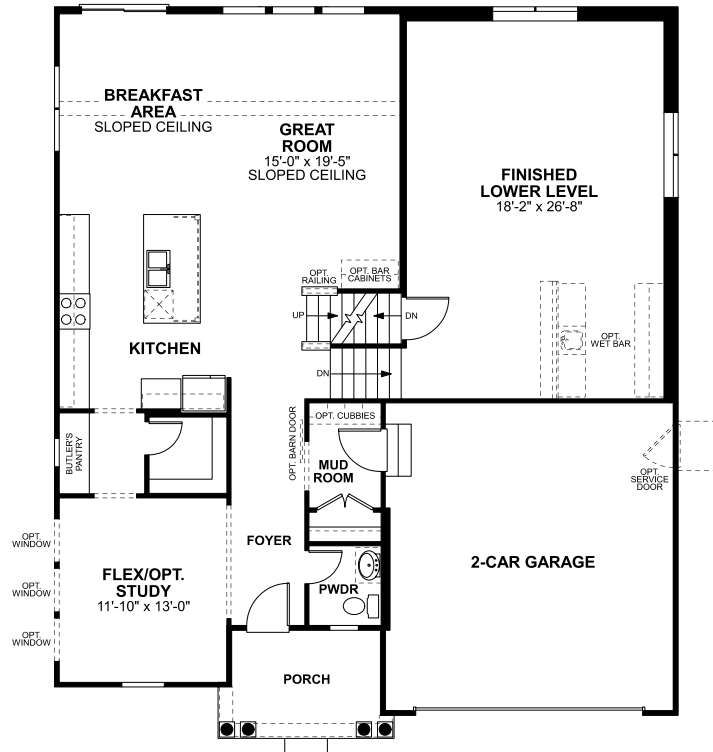

# Lehigh

Elevation A

Elevation B

Elevation C

Square Feet:	3,199-3,319	Half Baths:	1
Bedrooms:	4-5	Garages:	2-3
Full Baths:	2-4	Stories:	5-Level Split

## First Floor

Available options for this floor:

Elevation B, Elevation C, Fireplace, Planning Center, Guest Suite, Study, 4" Great Room Extension, Garage Storage, 2-Car Side Load Garage, Carriage Garage, 3-Car Garage