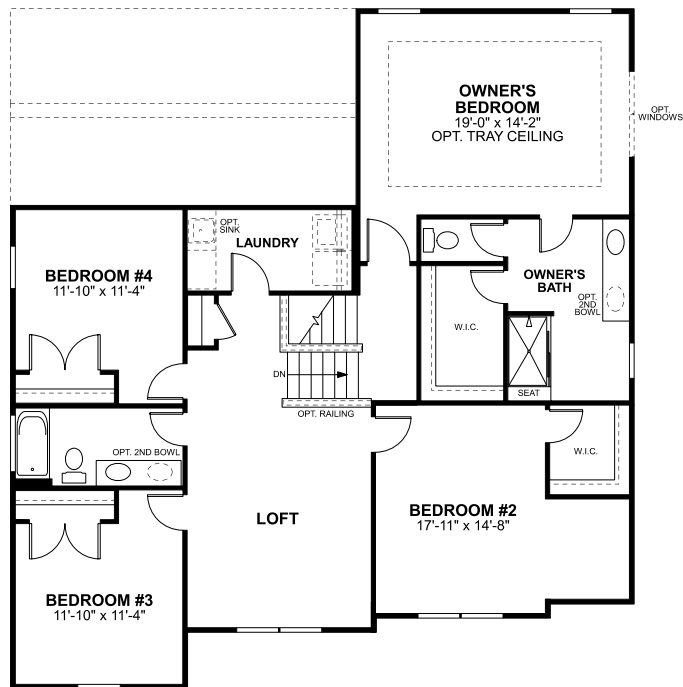

# Lehigh

Elevation A

Elevation B

Elevation C

Square Feet:	3,199-3,319	Half Baths:	1
Bedrooms:	4-5	Garages:	2-3
Full Baths:	2-4	Stories:	5-Level Split

## First Floor

Available options for this floor:

Elevation B, Elevation C, Fireplace, Planning Center, Guest Suite, Study, 4" Great Room Extension, Garage Storage, 2-Car Side Load Garage, Carriage Garage, 3-Car Garage

## Second Floor

Available options for this floor:

Elevation B, Elevation C, Bath, Deluxe Owner's Bath, Luxury Owner's Bath