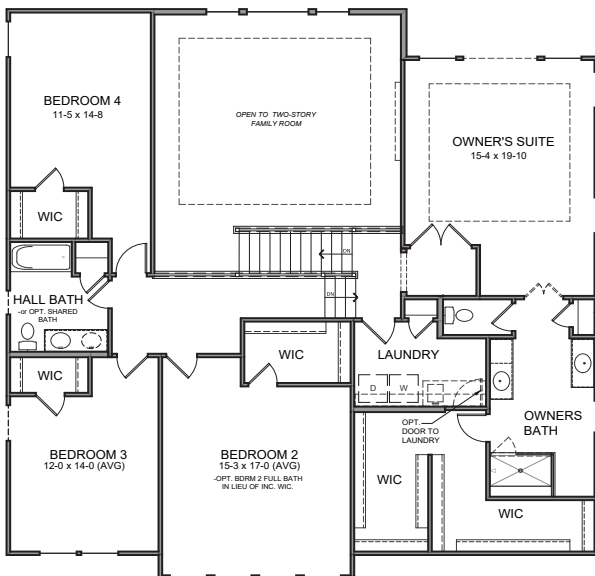

# THE RHODES

3,532-3,644 SQFT

2 Story

4-5 Bedrooms

2.5-5.5 Baths

**Modern Farmhouse**

**Modern Retreat**

**Modern European**

# THE RHODES

FIRST FLOOR

SECOND FLOOR

OPT SHARED BATH & OPT BEDROOM 2 FULL BATH

## DESIGN FEATURES:

- 5-Level Design
- Optional 3-Car Integrated Front Garage
- 9ft First Floor Ceiling Hgt. with 10'3 Rec Room Ceiling Hgt.
- Largest Two-Story Family Room and Rec Room in collection
- Primary Suite on its own level with extra large closet space
- Optional Shared Bath
- Optional Bedroom 2 Full Bath