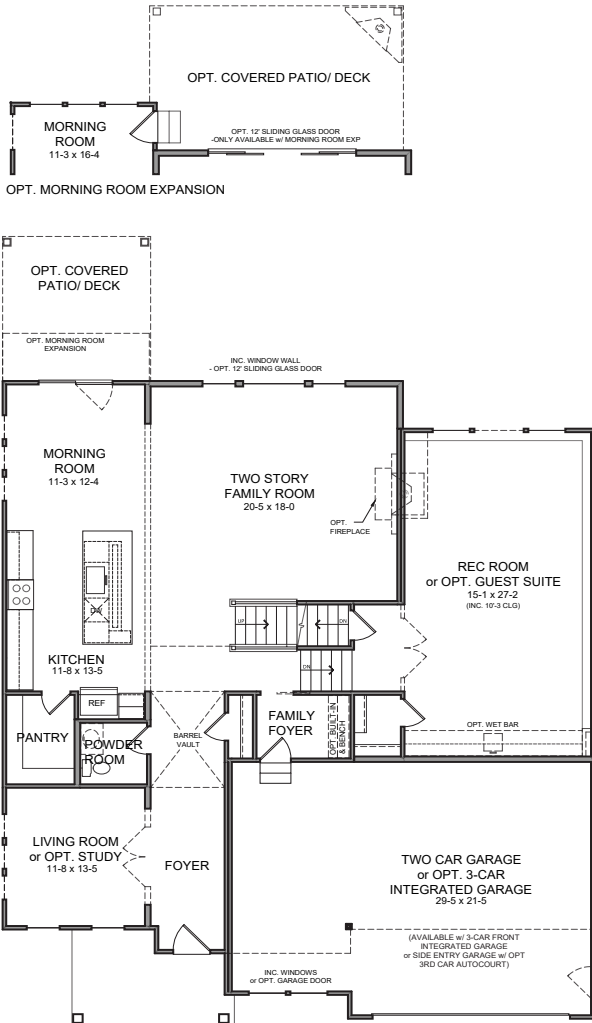

# THE RHODES

3,532-3,644 SQFT

2 Story

4-5 Bedrooms

2.5-5.5 Baths

**Modern Farmhouse**

**Modern Retreat**

**Modern European**

# THE RHODES

FIRST FLOOR

SECOND FLOOR

OPT SHARED BATH & OPT BEDROOM 2 FULL BATH

## DESIGN FEATURES:

- 5-Level Design
- Optional 3-Car Integrated Front Garage
- 9ft First Floor Ceiling Hgt. with 10'3 Rec Room Ceiling Hgt.
- Largest Two-Story Family Room and Rec Room in collection
- Primary Suite on its own level with extra large closet space
- Optional Shared Bath
- Optional Bedroom 2 Full Bath