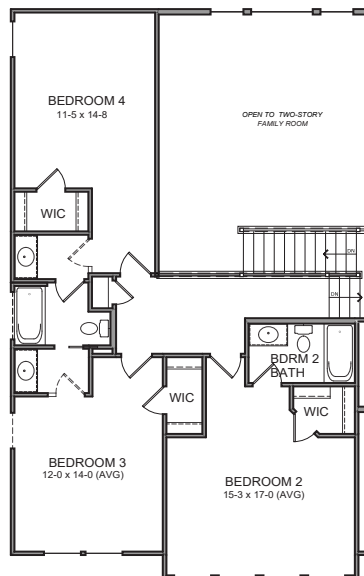

# THE RHODES

3,532-3,644 SQFT

2 Story

4-5 Bedrooms

2.5-5.5 Baths

**Modern Farmhouse**

**Modern Retreat**

**Modern European**

# THE RHODES

FIRST FLOOR

SECOND FLOOR

OPT SHARED BATH & OPT BEDROOM 2 FULL BATH

## DESIGN FEATURES:

- 5-Level Design
- Optional 3-Car Integrated Front Garage
- 9ft First Floor Ceiling Hgt. with 10'3 Rec Room Ceiling Hgt.
- Largest Two-Story Family Room and Rec Room in collection
- Primary Suite on its own level with extra large closet space
- Optional Shared Bath
- Optional Bedroom 2 Full Bath