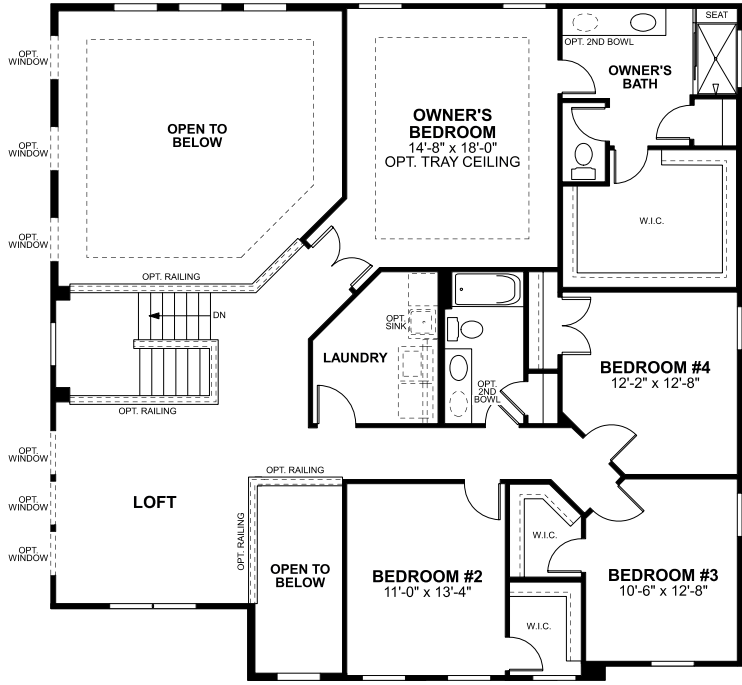

# Vanderbilt

Elevation B

Elevation C

Elevation A

Square Feet:	3,248-3,745	Half Baths:	1
Bedrooms:	4-6	Garages:	2-4
Full Baths:	2-4	Stories:	2

## Second Floor

Available options for this floor:

Elevation B, Elevation C, Bath, Bedroom #5, Deluxe Owner's Bath, Luxury Owner's Bath