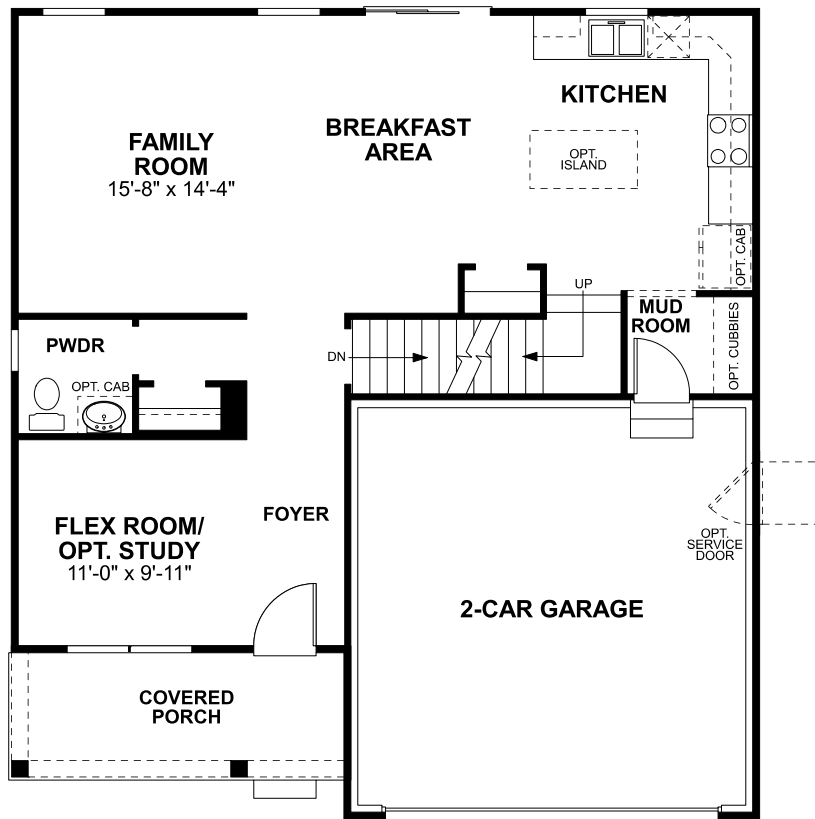

Bexley

Elevation A

Elevation B

Elevation C

Elevation E

Square Feet: 1,711-1,728
Bedrooms: 3
Full Baths: 2

Half Baths: 1
Garages: 2-3
Stories: 2

Bexley

First Floor

Available options for this floor:

Elevation B, Elevation C, Box Bay Window, Fireplace, Study, Garage Storage, 3-Car Garage

Bexley

Second Floor

Available options for this floor:
Elevation C