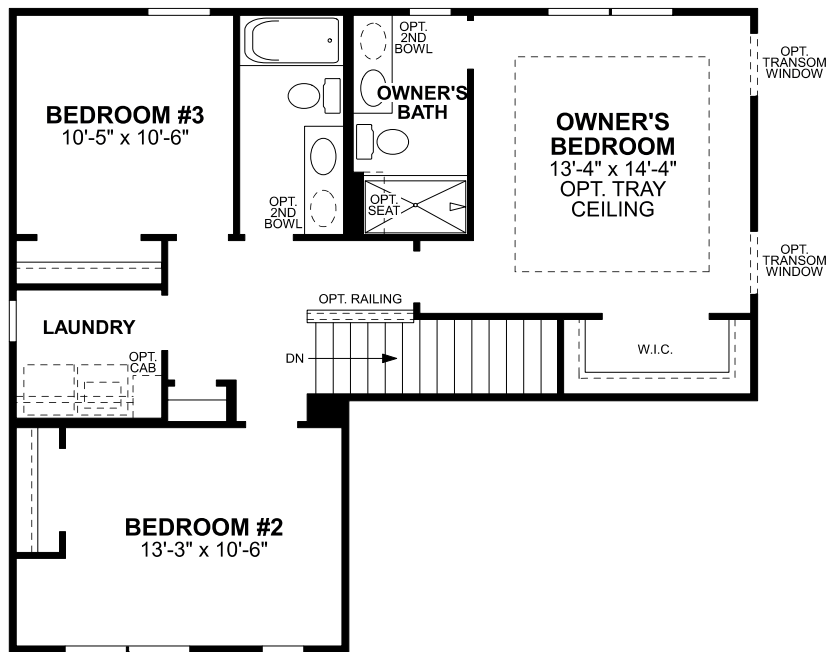

Bexley

Elevation A

Elevation B

Elevation C

Elevation E

Square Feet: 1,711-1,728
Bedrooms: 3
Full Baths: 2

Half Baths: 1
Garages: 2-3
Stories: 2

Bexley

First Floor

Available options for this floor:

Elevation B, Elevation C, Box Bay Window, Fireplace, Study, Garage Storage, 3-Car Garage

Bexley

Second Floor

Available options for this floor:
Elevation C